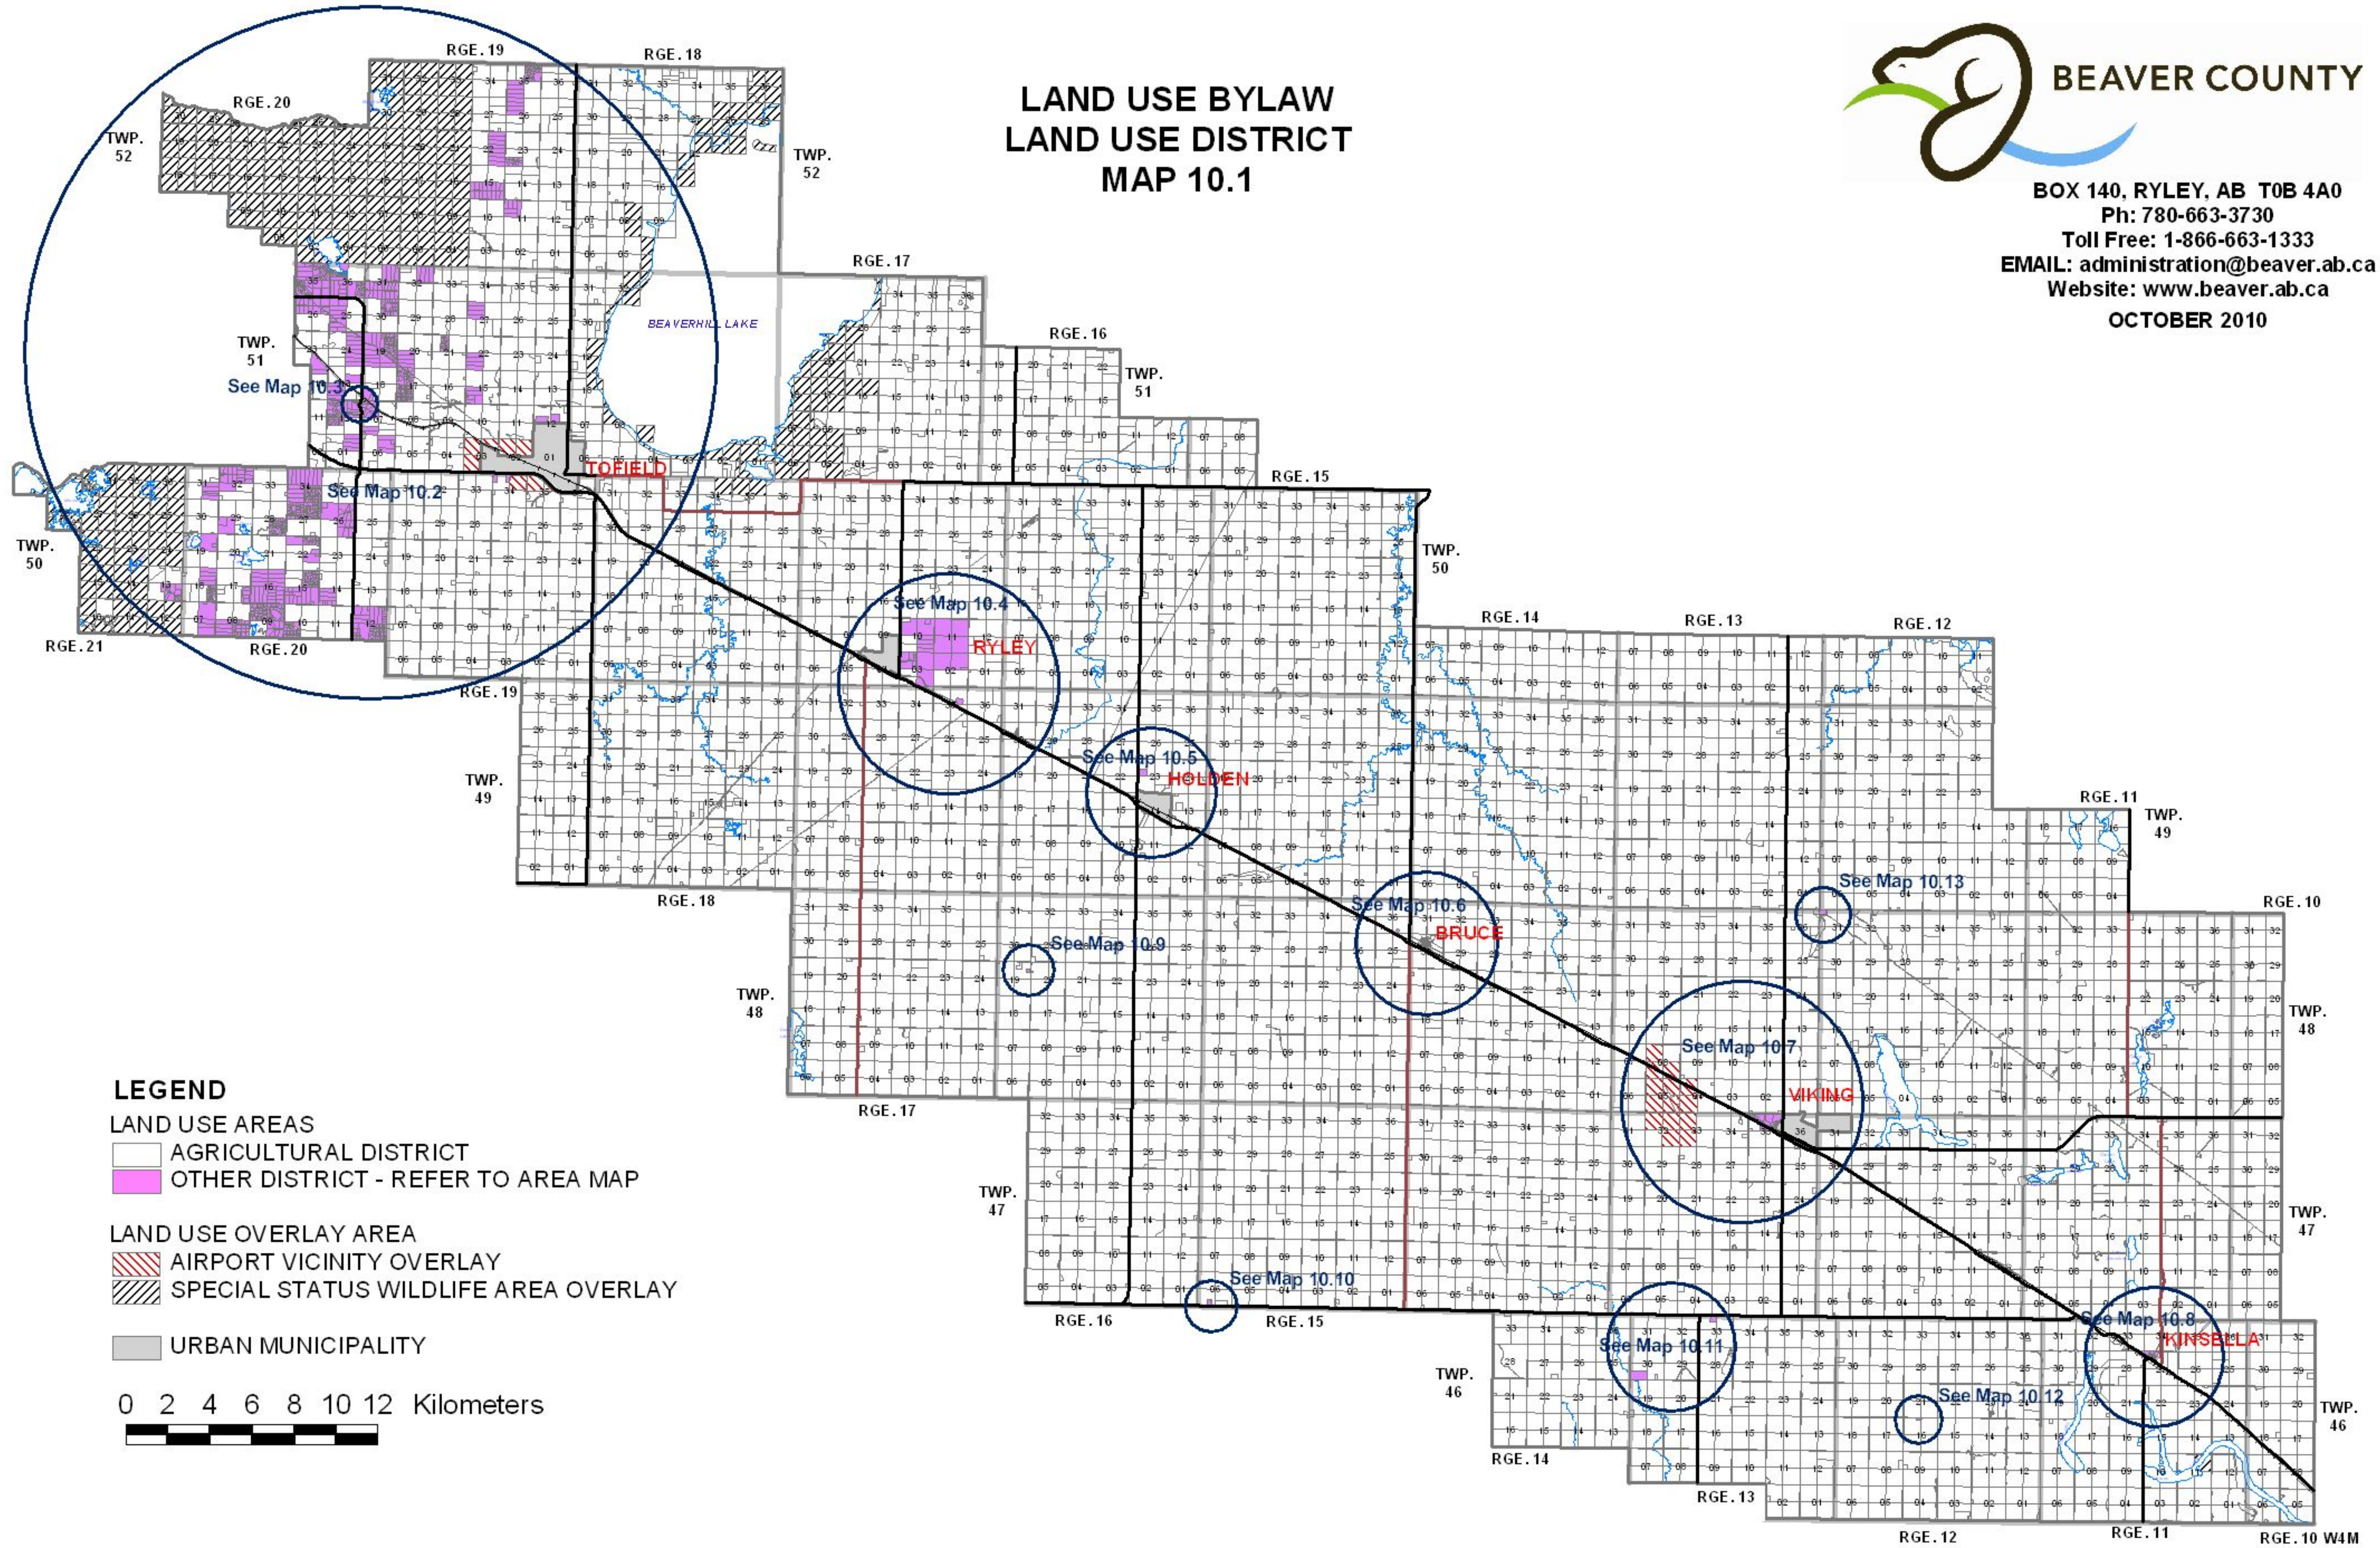

**LAND USE BYLAW
 LAND USE DISTRICT
 MAP 10.1**

LEGEND

LAND USE AREAS

-  AGRICULTURAL DISTRICT
-  OTHER DISTRICT - REFER TO AREA MAP

LAND USE OVERLAY AREA

-  AIRPORT VICINITY OVERLAY
-  SPECIAL STATUS WILDLIFE AREA OVERLAY

-  URBAN MUNICIPALITY

0 2 4 6 8 10 12 Kilometers