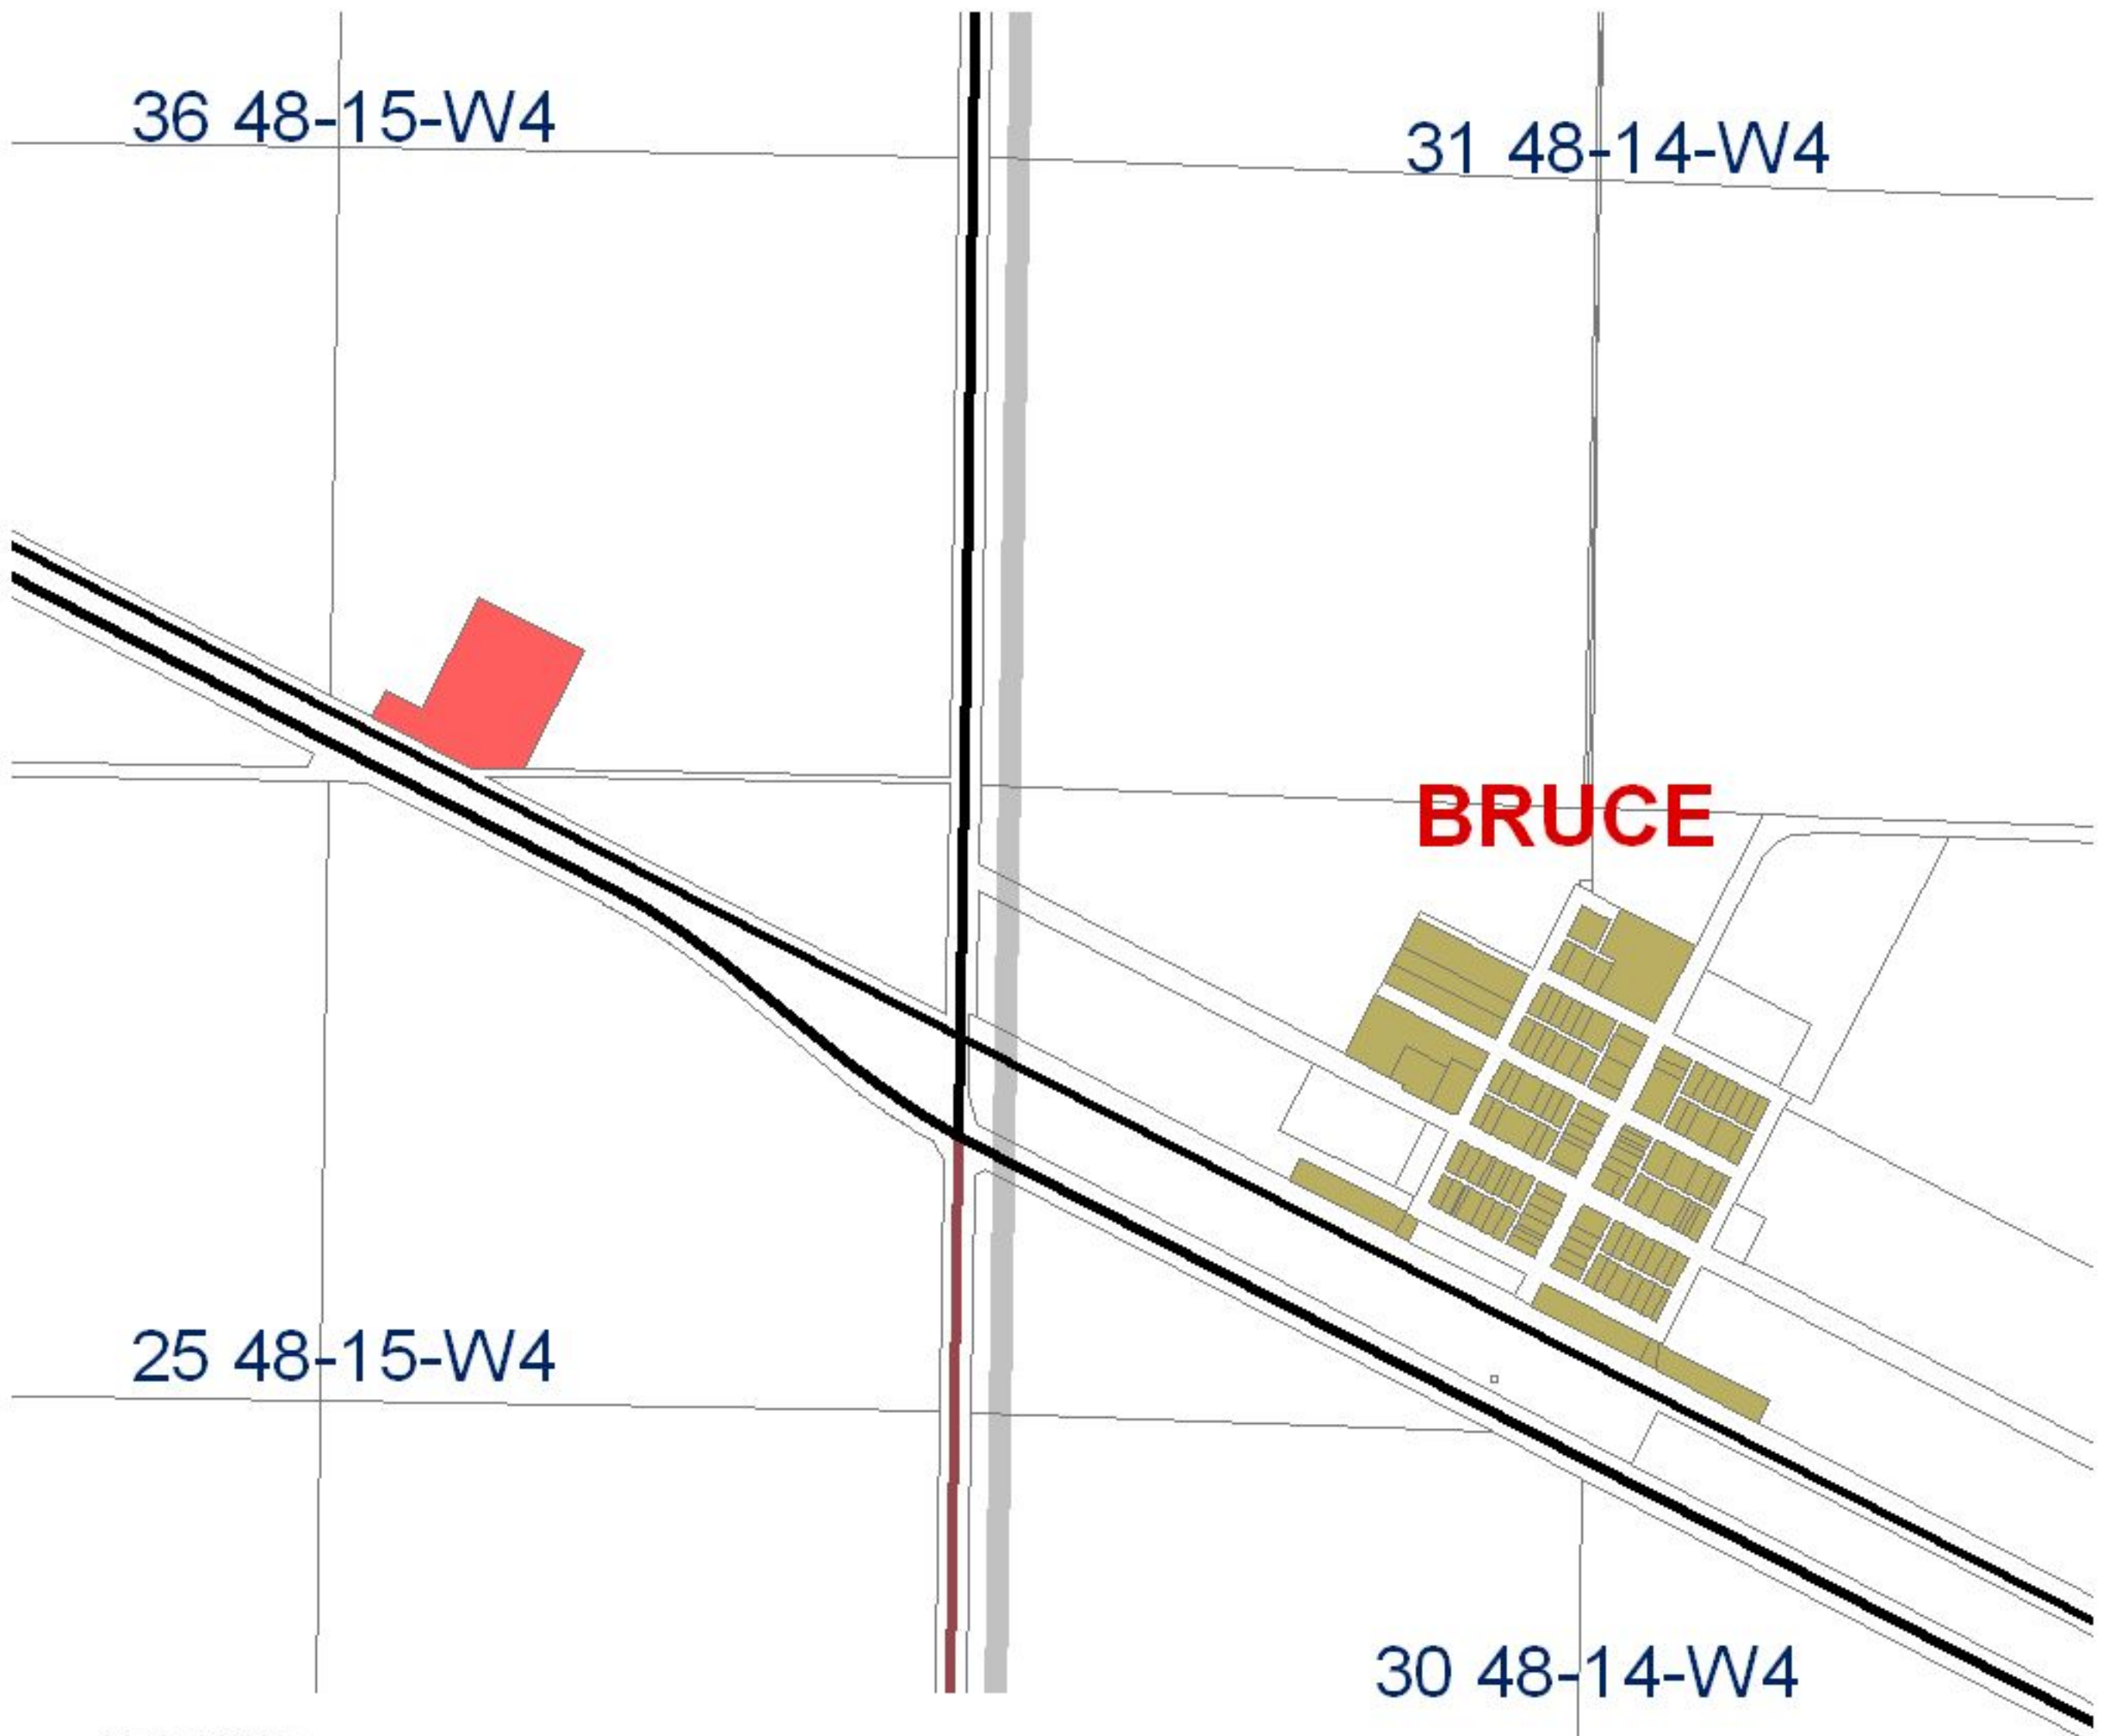

**LAND USE BYLAW
LAND USE DISTRICT
MAP 10.6**

BEAVER COUNTY

BOX 140, RYLEY, AB T0B 4A0

Ph: 780-663-3730

Toll Free: 1-866-663-1333

EMAIL: administration@beaver.ab.ca

Website: www.beaver.ab.ca

OCTOBER 2010

LEGEND

LAND USE AREAS

-  AGRICULTURAL DISTRICT
-  RURAL INDUSTRIAL DISTRICT
-  URBAN GENERAL DISTRICT

-  URBAN MUNICIPALITY