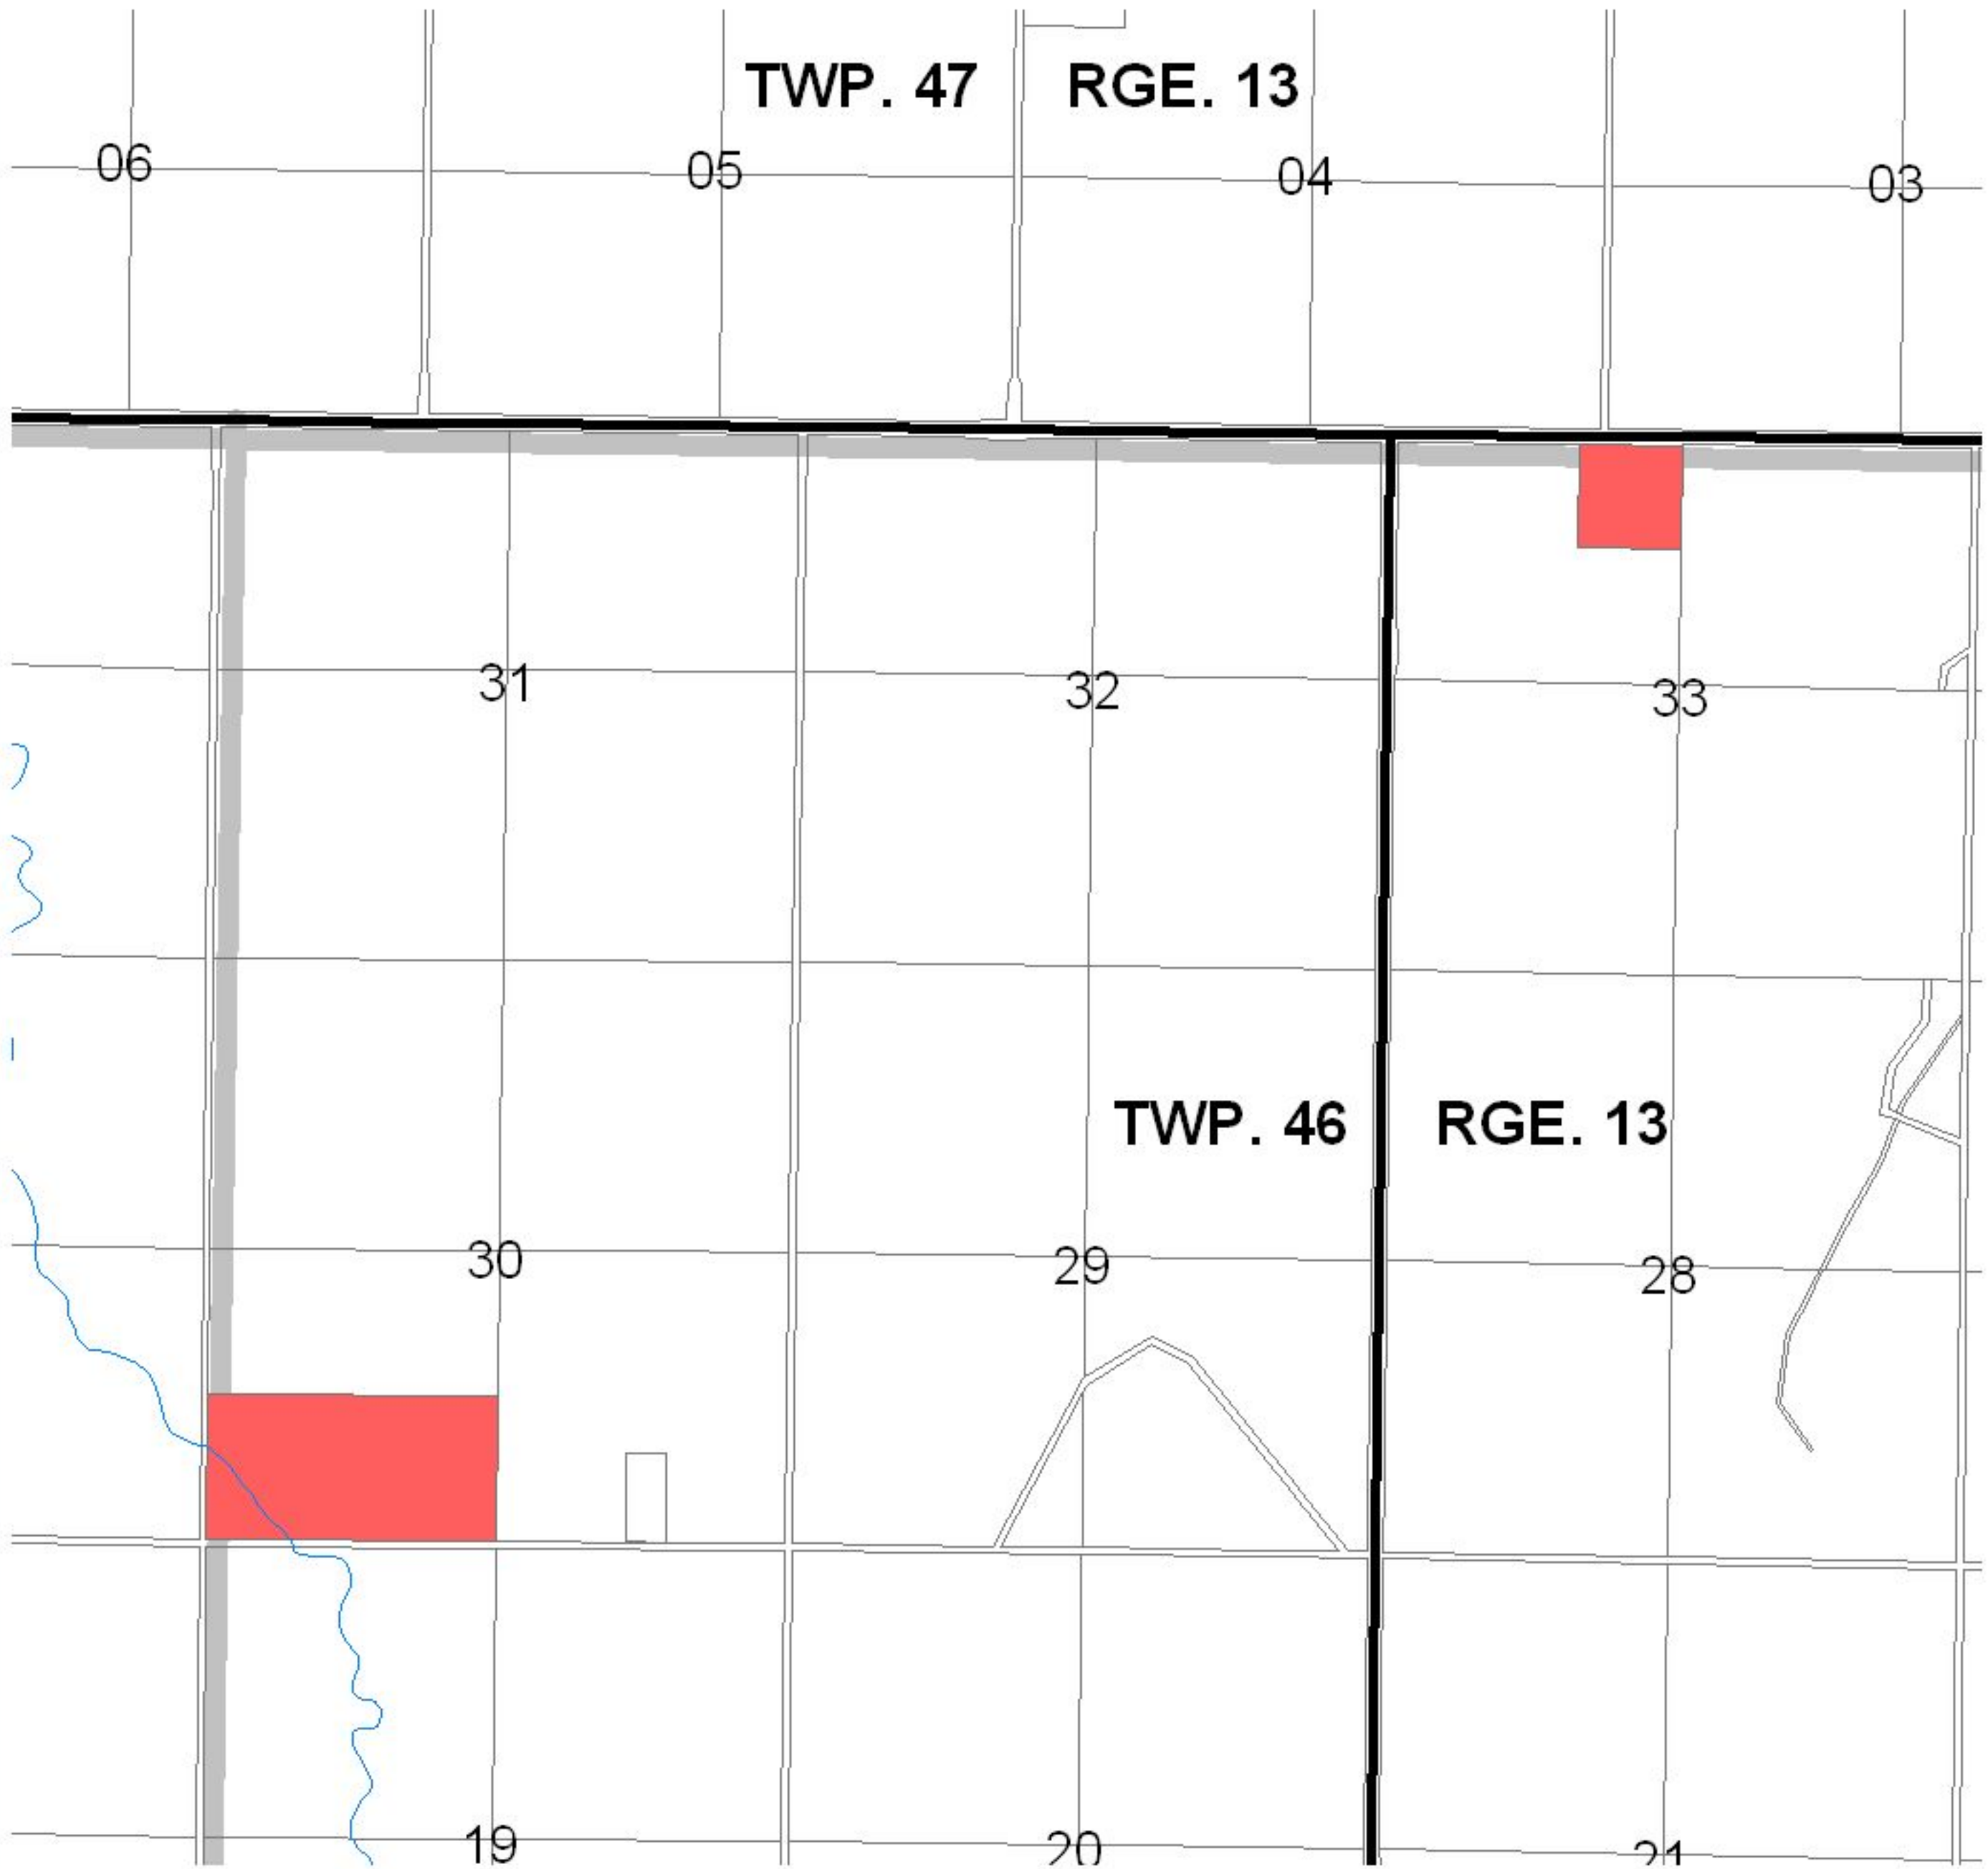

**LAND USE BYLAW
LAND USE DISTRICT
MAP 10.11**

LEGEND

LAND USE AREAS

-  AGRICULTURAL DISTRICT
-  RURAL INDUSTRIAL DISTRICT

BOX 140, RYLEY, AB T0B 4A0

Ph: 780-663-3730

Toll Free: 1-866-663-1333

EMAIL: administration@beaver.ab.ca