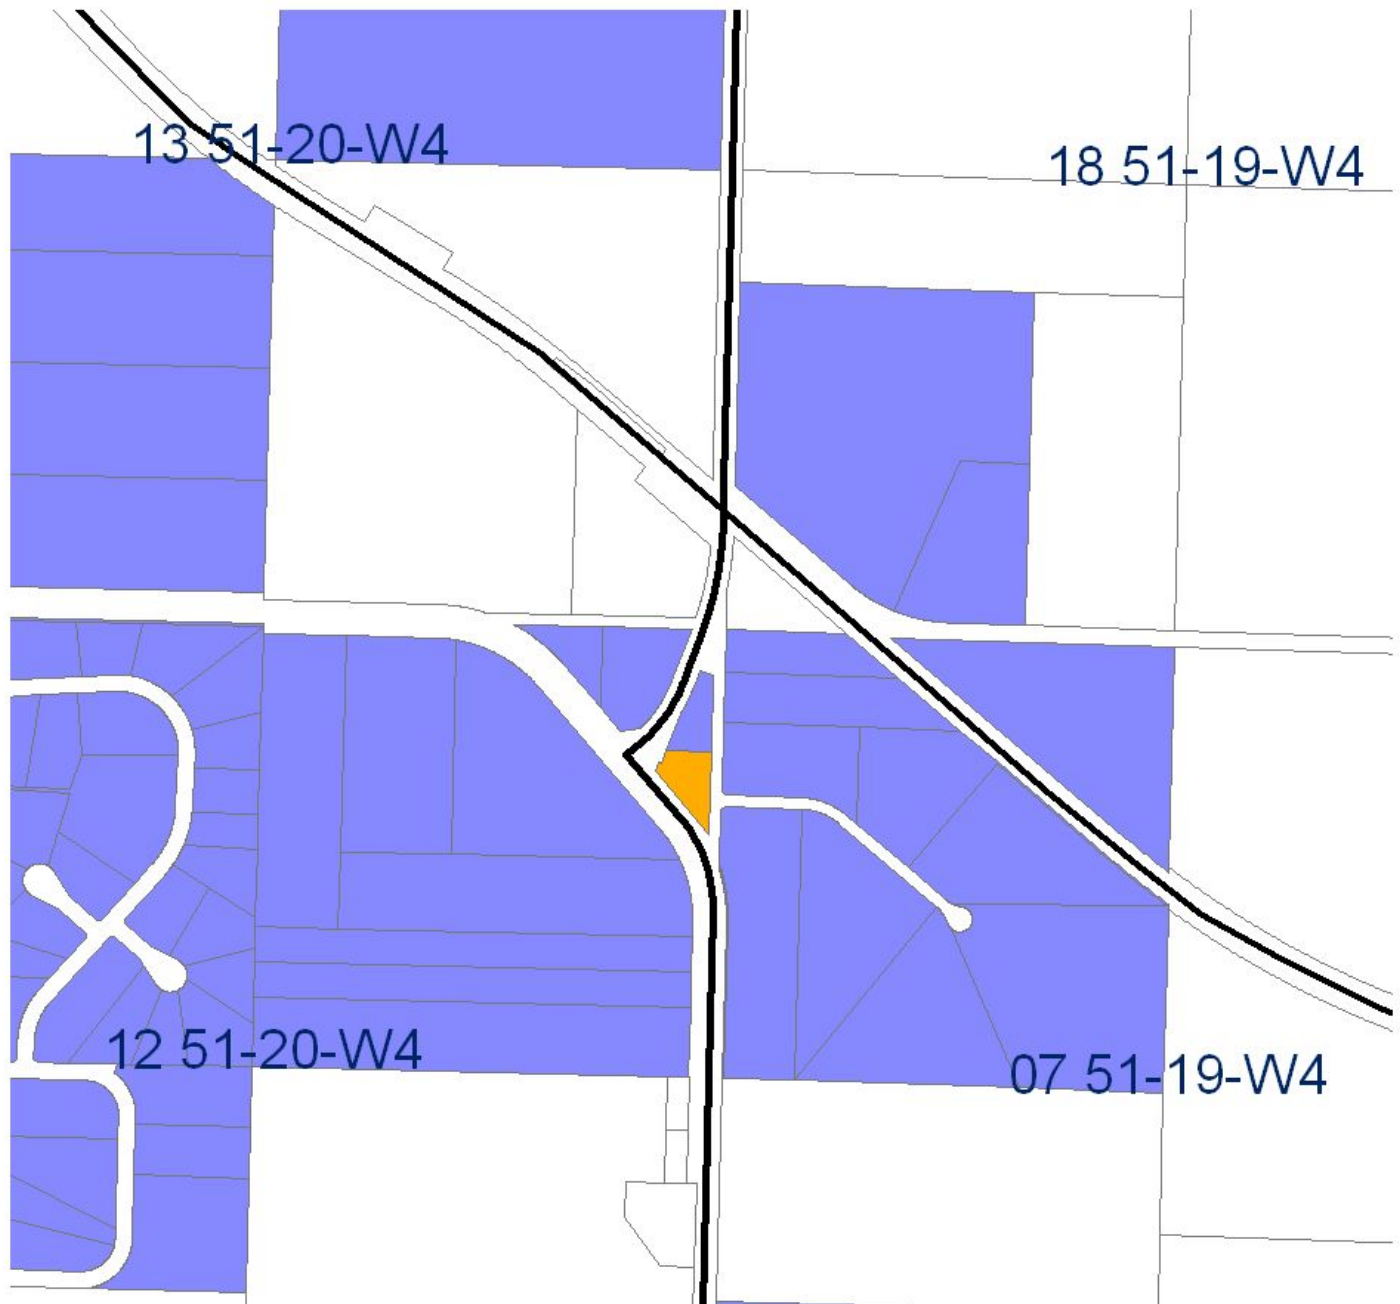

LAND USE BYLAW LAND USE DISTRICT MAP 10.3

BEAVER COUNTY

BOX 140, RYLEY, AB T0B 4A0

Ph: 780-663-3730

Toll Free: 1-866-663-1333

EMAIL: administration@beaver.ab.ca

Website: www.beaver.ab.ca

OCTOBER 2010

LEGEND

LAND USE AREAS

-  AGRICULTURAL DISTRICT
-  COUNTRY RESIDENTIAL DISTRICT
-  RURAL COMMERCIAL DISTRICT

0 200 400 600 800 1000 Meters