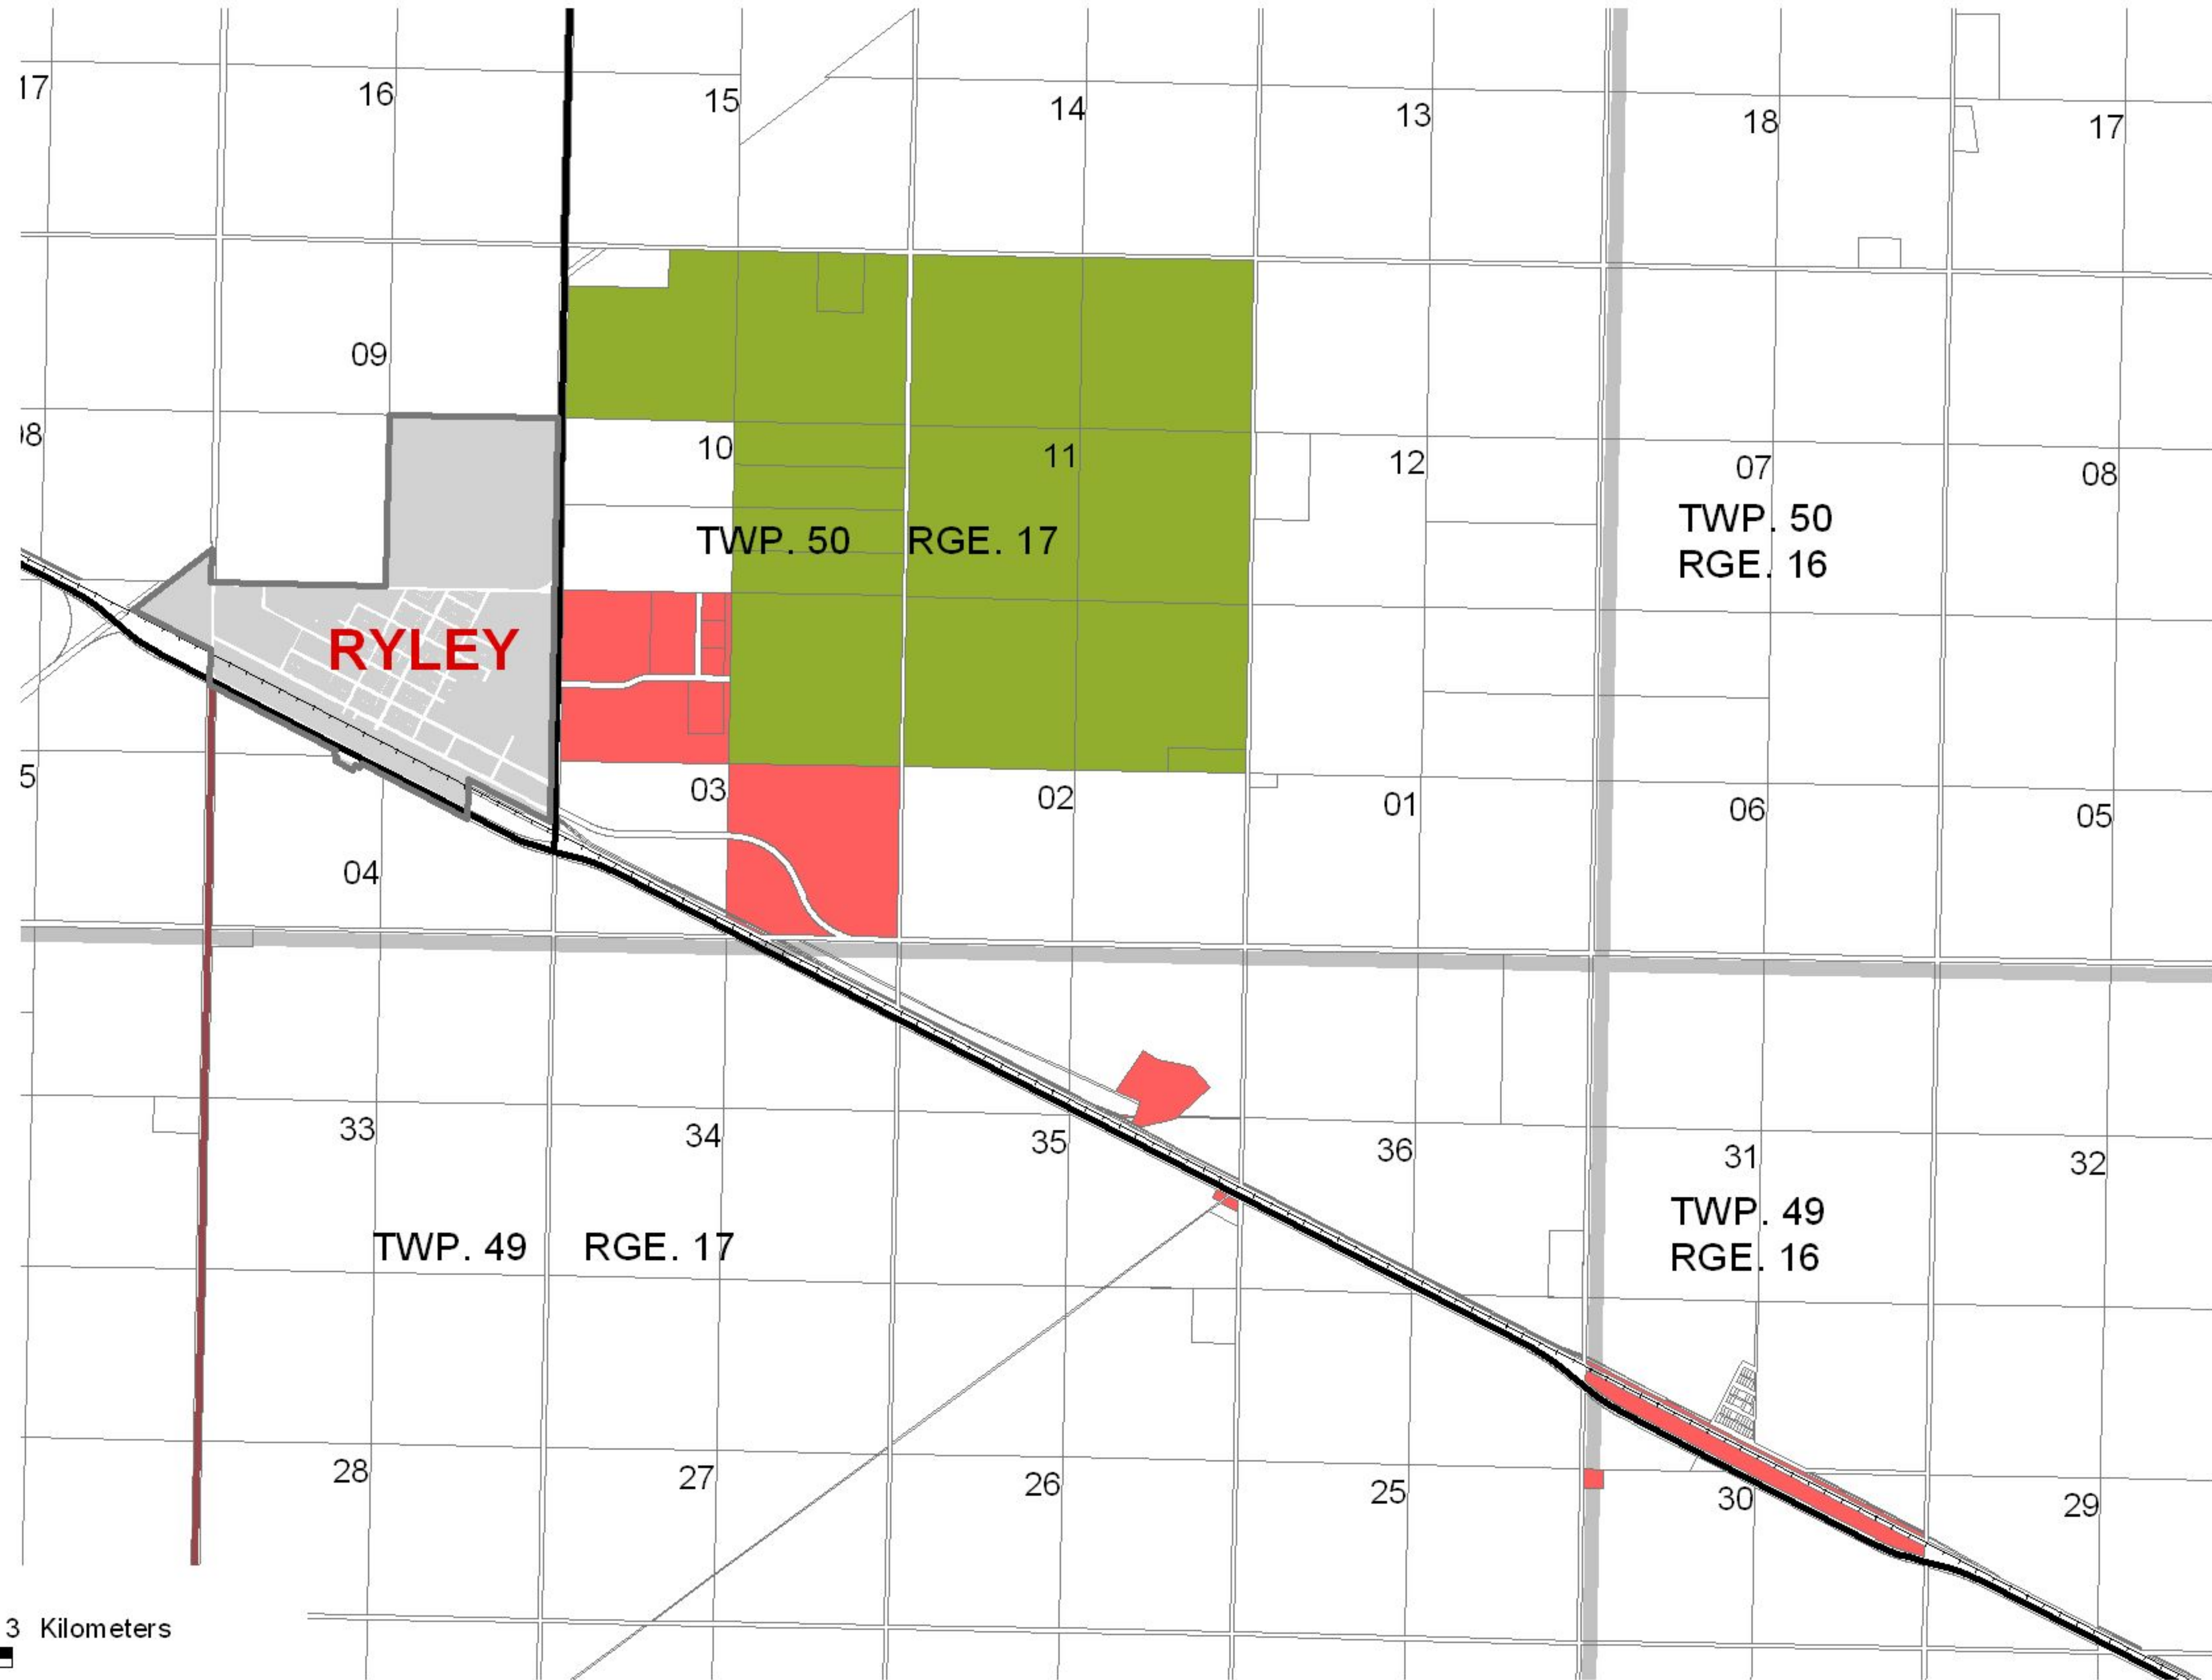

**LAND USE BYLAW
LAND USE DISTRICT
MAP 10.4**

BEAVER COUNTY

BOX 140, RYLEY, AB T0B 4A0
Ph: 780-663-3730
Toll Free: 1-866-663-1333
EMAIL: administration@beaver.ab.ca
Website: www.beaver.ab.ca
OCTOBER 2010

LEGEND

- LAND USE AREAS**
- AGRICULTURAL DISTRICT
 - LANDFILL & COMPOSTING DISTRICT
 - RURAL INDUSTRIAL DISTRICT
 - URBAN MUNICIPALITY