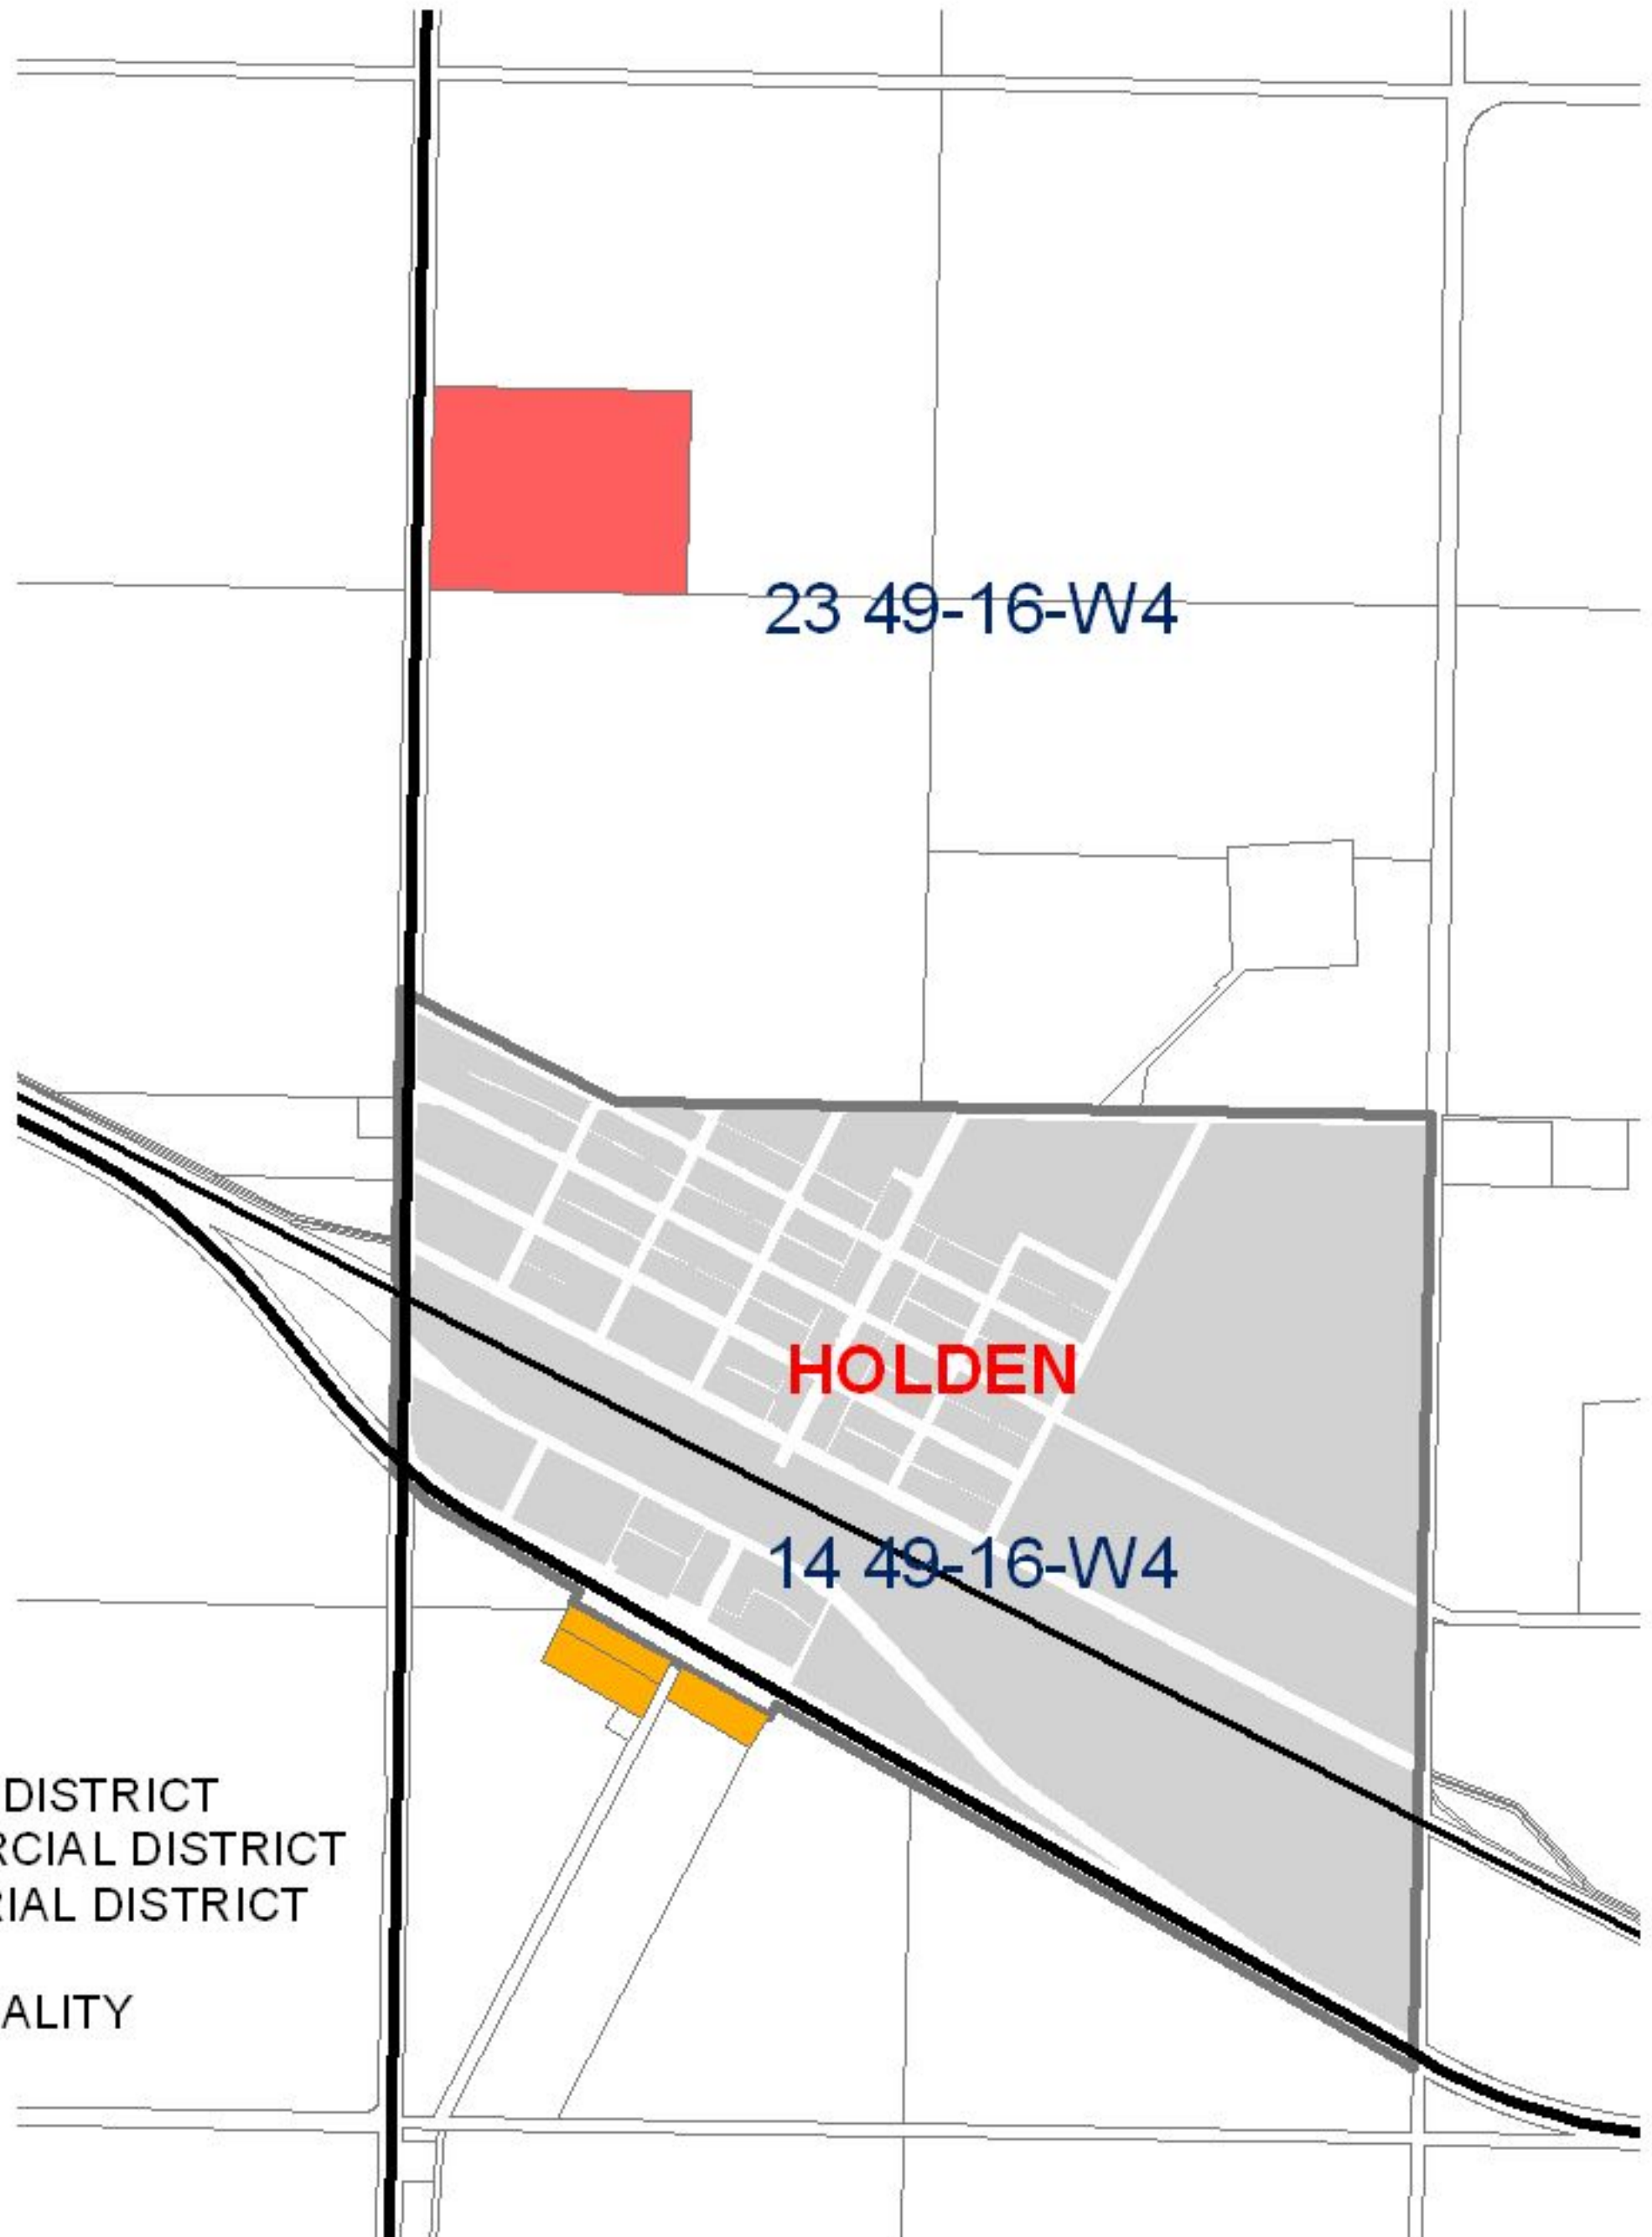

LAND USE BYLAW LAND USE DISTRICT MAP 10.5

BEAVER COUNTY

BOX 140, RYLEY, AB T0B 4A0
Ph: 780-663-3730
Toll Free: 1-866-663-1333
EMAIL: administration@beaver.ab.ca
Website: www.beaver.ab.ca
OCTOBER 2010

LEGEND

LAND USE AREAS

-  AGRICULTURAL DISTRICT
-  RURAL COMMERCIAL DISTRICT
-  RURAL INDUSTRIAL DISTRICT
-  URBAN MUNICIPALITY