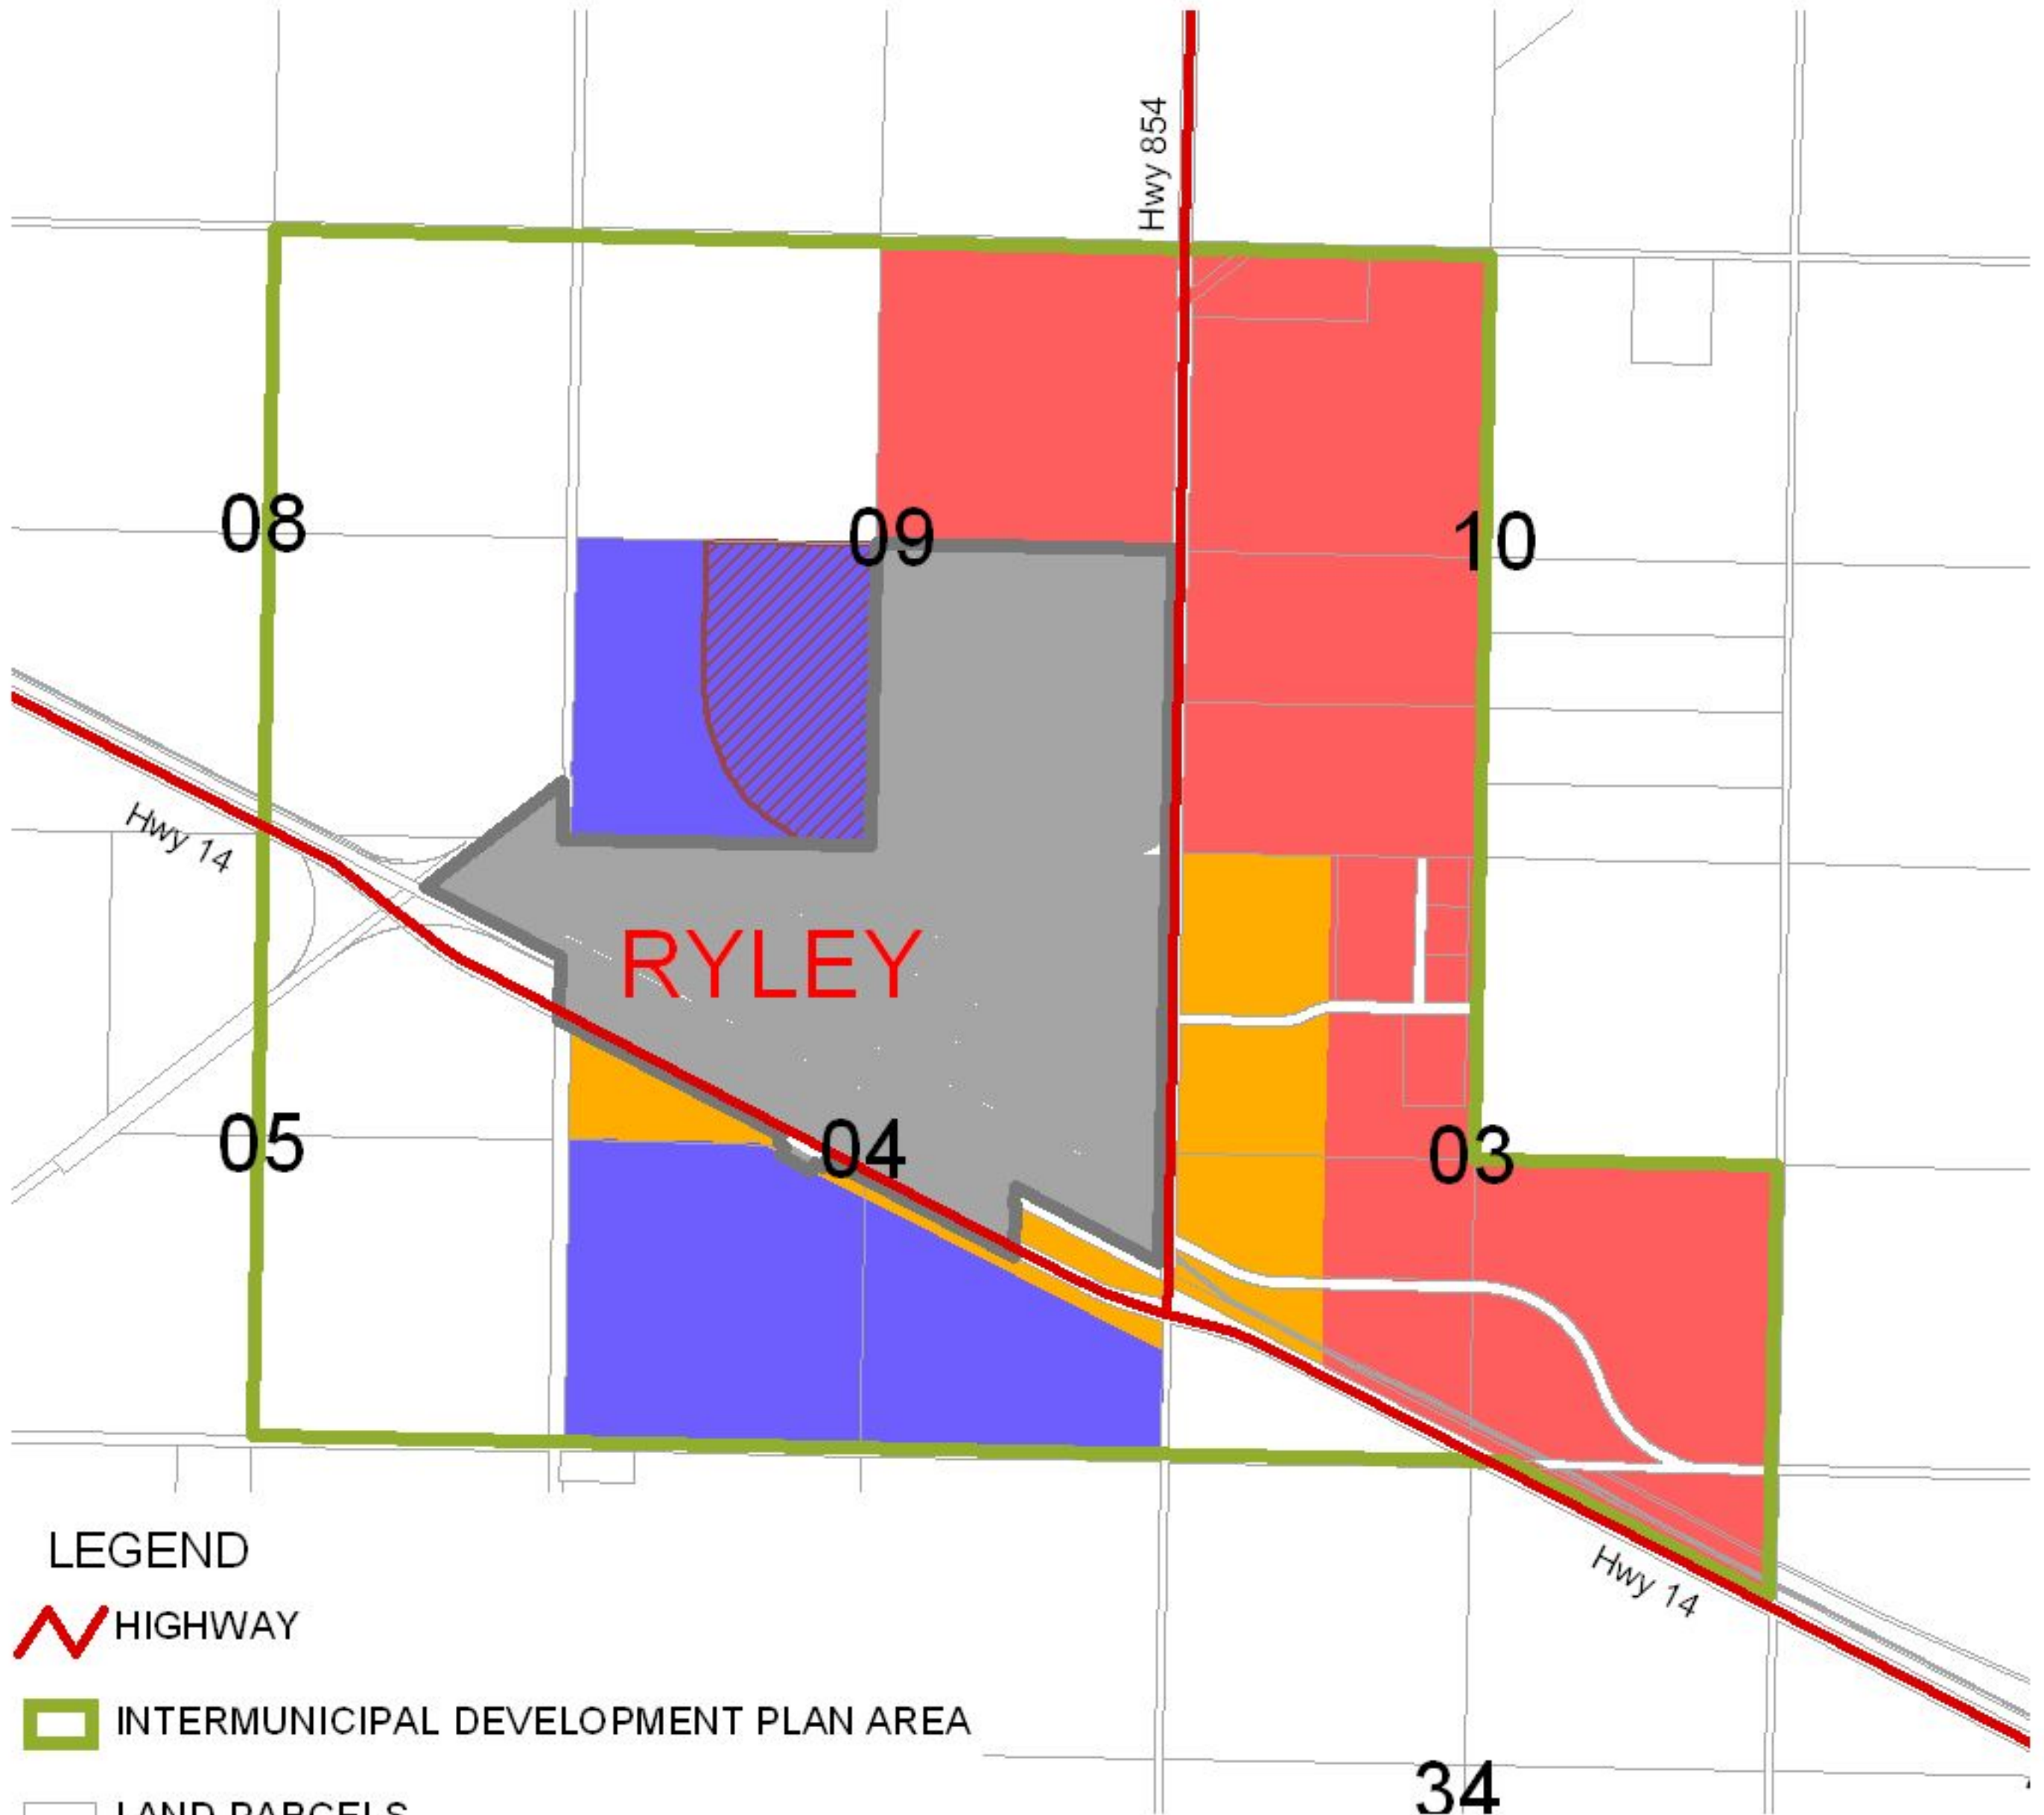

BEAVER COUNTY MUNICIPAL DEVELOPMENT PLAN

BEAVER COUNTY

MAP 1C - RYLEY INTERMUNICIPAL DEVELOPMENT PLAN AREA

BOX 140, RYLEY, AB T0B 4A0
Ph: 780-663-3730
Toll Free: 1-866-663-1333
EMAIL: administration@beaver.ab.ca
Website: www.beaver.ab.ca

NOVEMBER 2010

LEGEND

HIGHWAY

INTERMUNICIPAL DEVELOPMENT PLAN AREA

LAND PARCELS

FUTURE LAND USE

COMMERCIAL AREA

GENERAL INDUSTRIAL AREA

RESIDENTIAL AREA

DEVELOPMENT SETBACK

RESIDENTIAL SETBACK - 450 METER

VILLAGE OF RYLEY

0 1 2 Kilometers