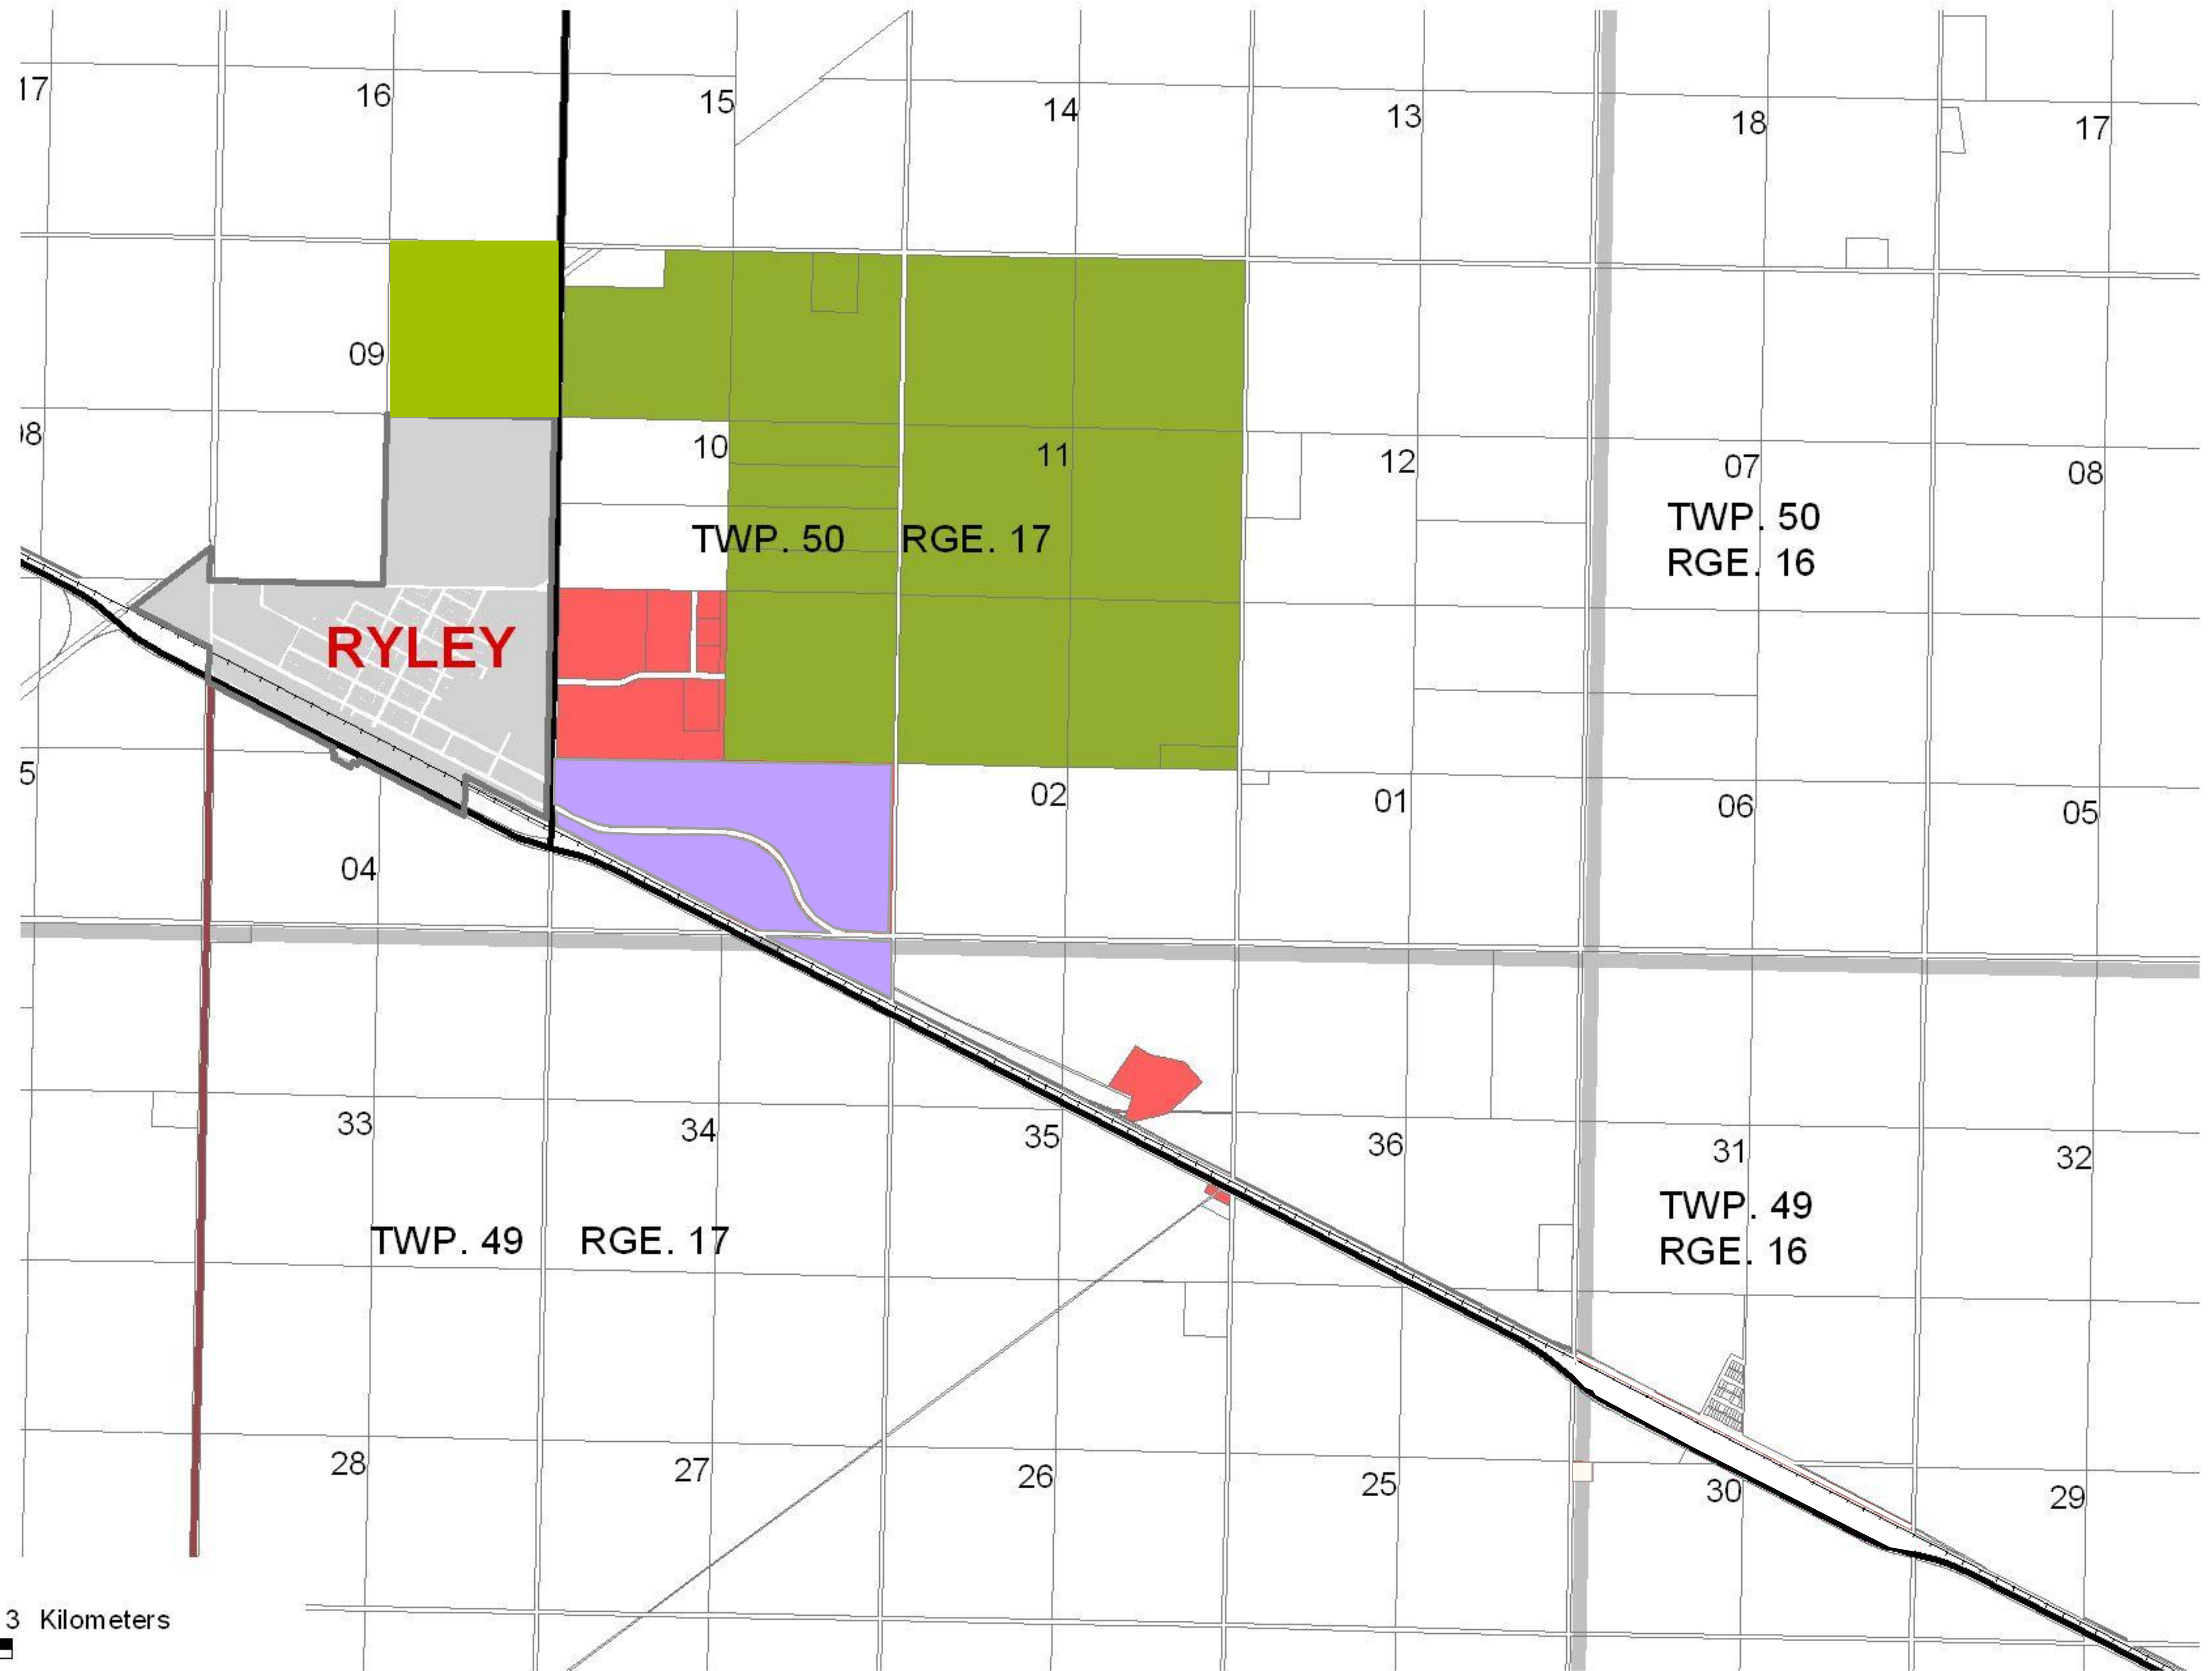

**LAND USE BYLAW
LAND USE DISTRICT
MAP 10.4**

BEAVER COUNTY

BOX 140, RYLEY, AB T0B 4A0
Ph: 780-663-3730
Toll Free: 1-866-663-1333
EMAIL: administration@beaver.ab.ca
Website: www.beaver.ab.ca
DECEMBER 2016

LEGEND - LAND USE AREAS

-  AGRICULTURAL DISTRICT
-  LANDFILL & COMPOSTING DISTRICT
-  RURAL INDUSTRIAL DISTRICT
-  LOW IMPACT ECO-FRIENDLY INDUSTRIAL DISTRICT
-  URBAN MUNICIPALITY