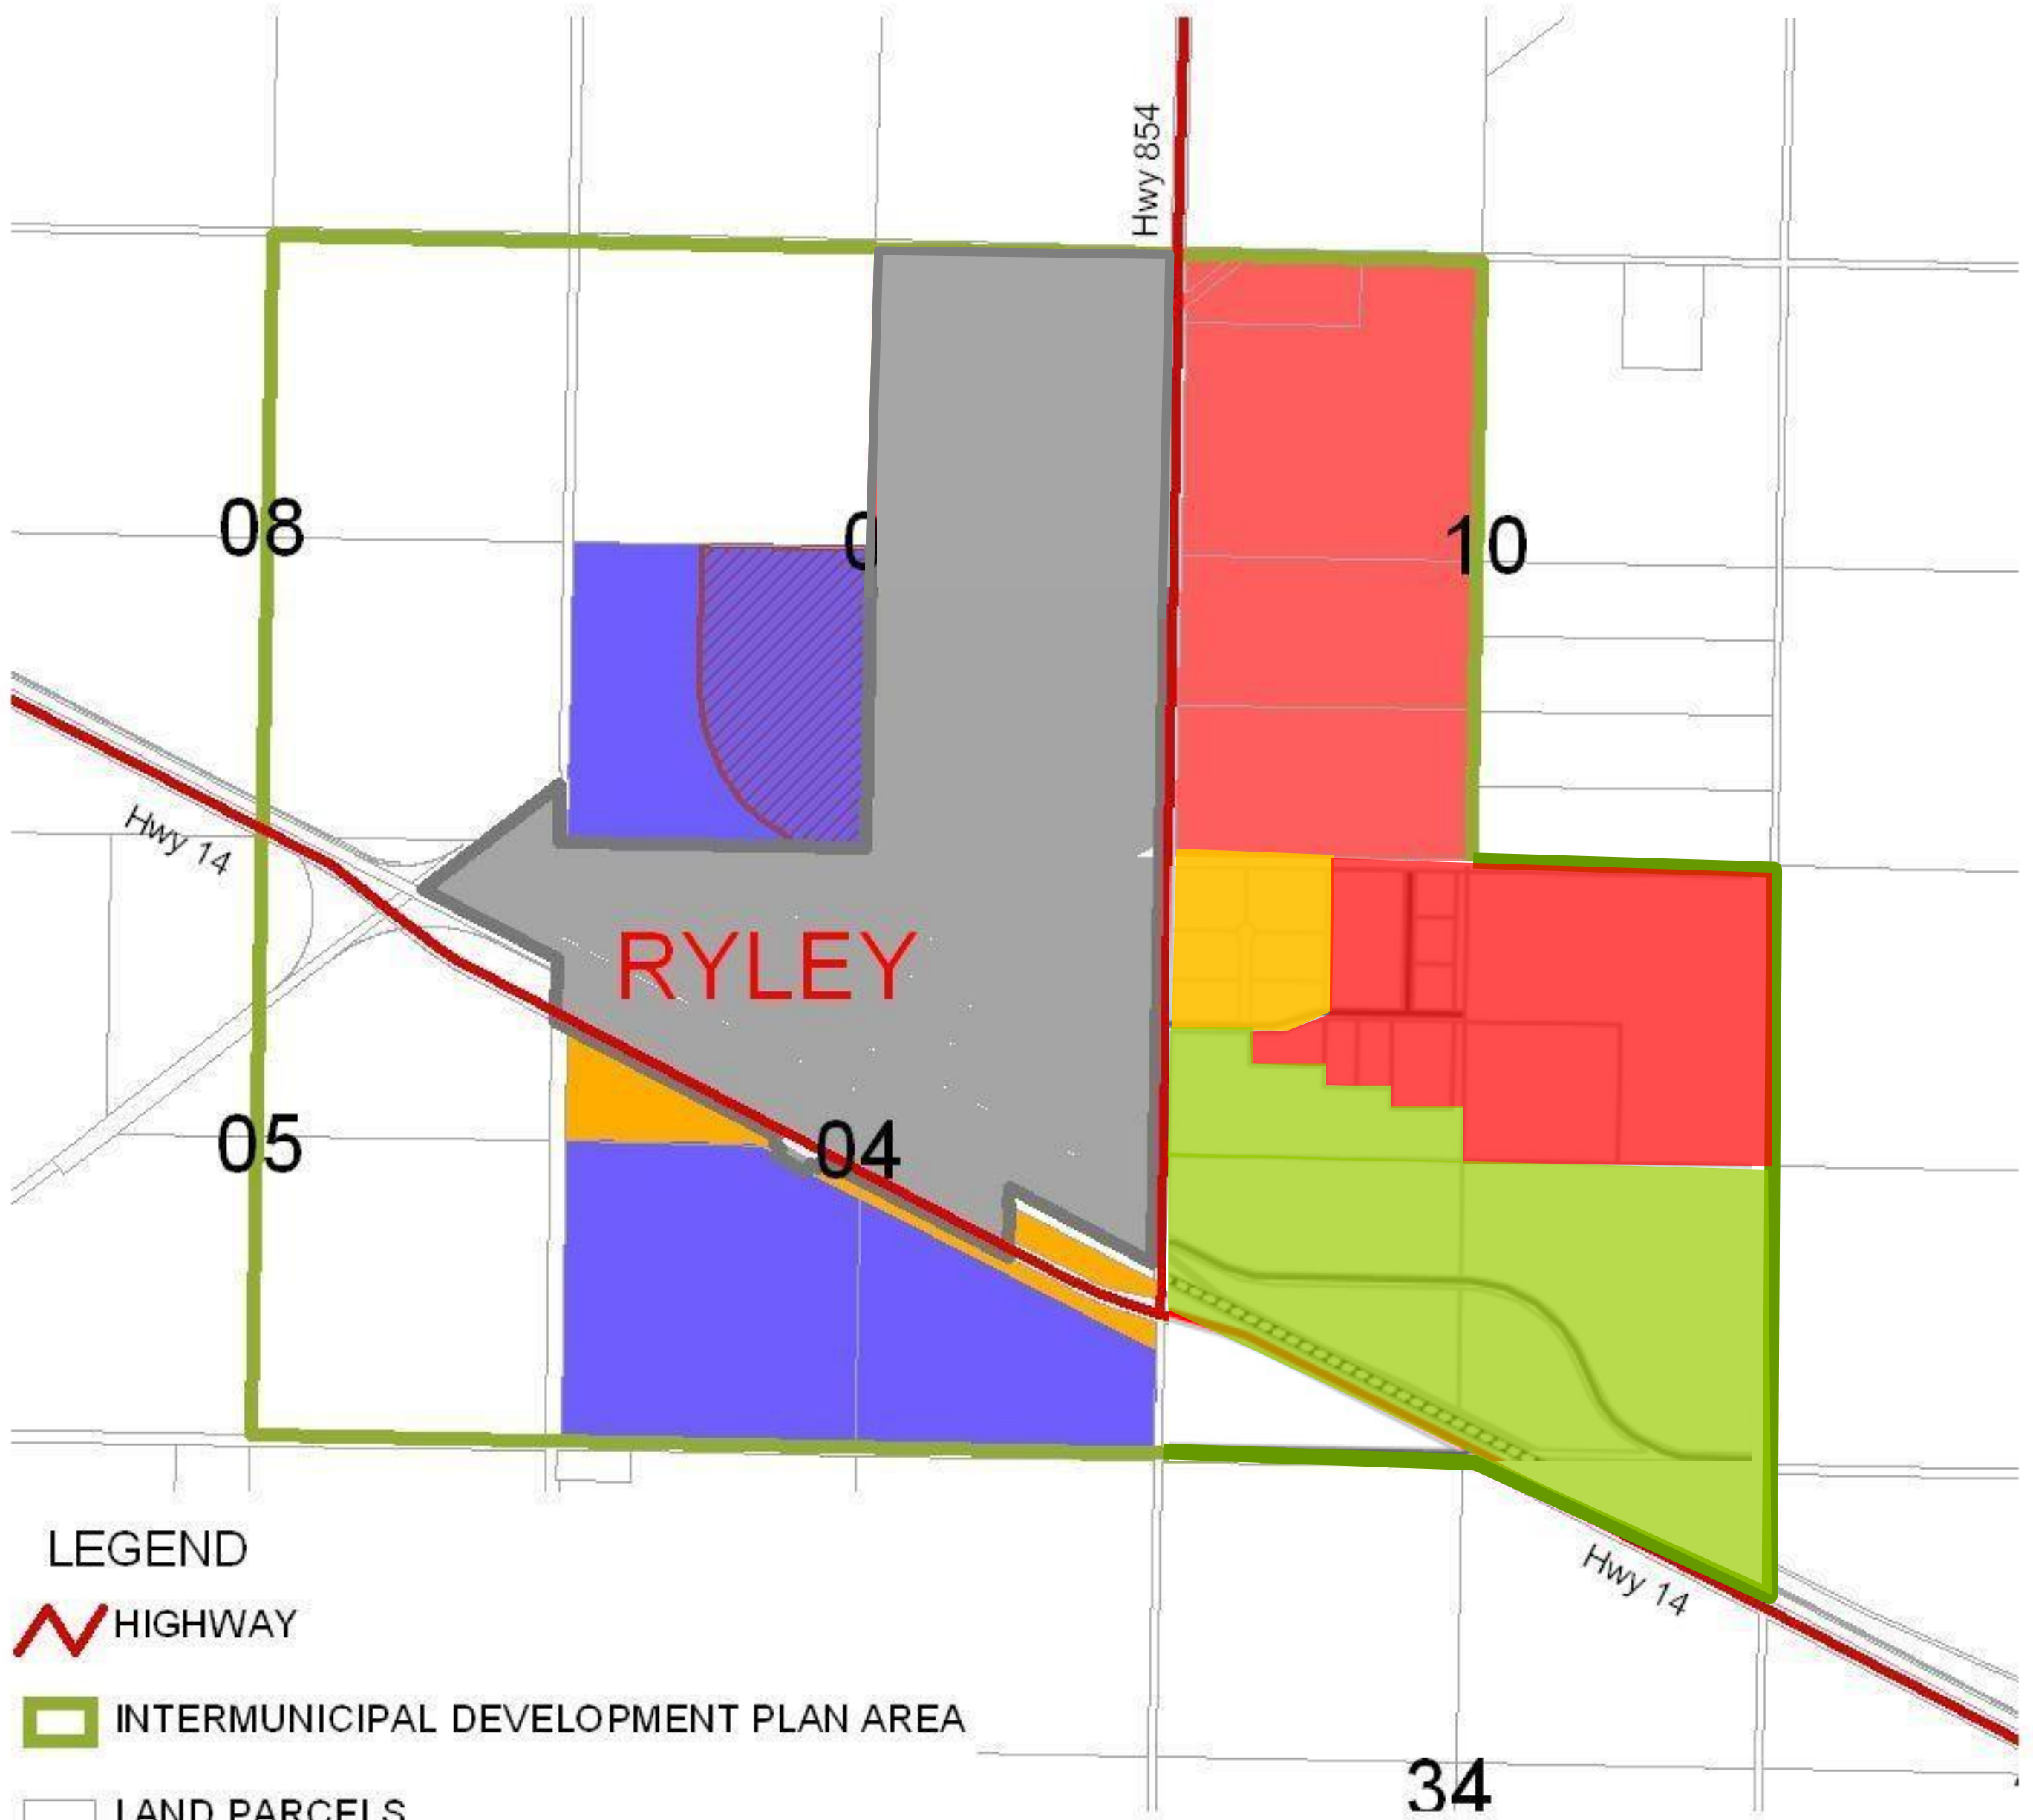

BEAVER COUNTY MUNICIPAL DEVELOPMENT PLAN

BEAVER COUNTY

MAP 1C - RYLEY INTERMUNICIPAL DEVELOPMENT PLAN AREA

BOX 140, RYLEY, AB T0B 4A0
Ph: 780-663-3730
Toll Free: 1-866-663-1333
EMAIL: administration@beaver.ab.ca
Website: www.beaver.ab.ca

SEPTEMBER 2018

LEGEND

HIGHWAY

INTERMUNICIPAL DEVELOPMENT PLAN AREA

LAND PARCELS

FUTURE LAND USE

COMMERCIAL AREA

GENERAL INDUSTRIAL AREA

RESIDENTIAL AREA

LOW IMPACT / WETLAND CONSERVATION AREA

DEVELOPMENT SETBACK

RESIDENTIAL SETBACK - 450 METER

VILLAGE OF RYLEY

0 1 2 Kilometers