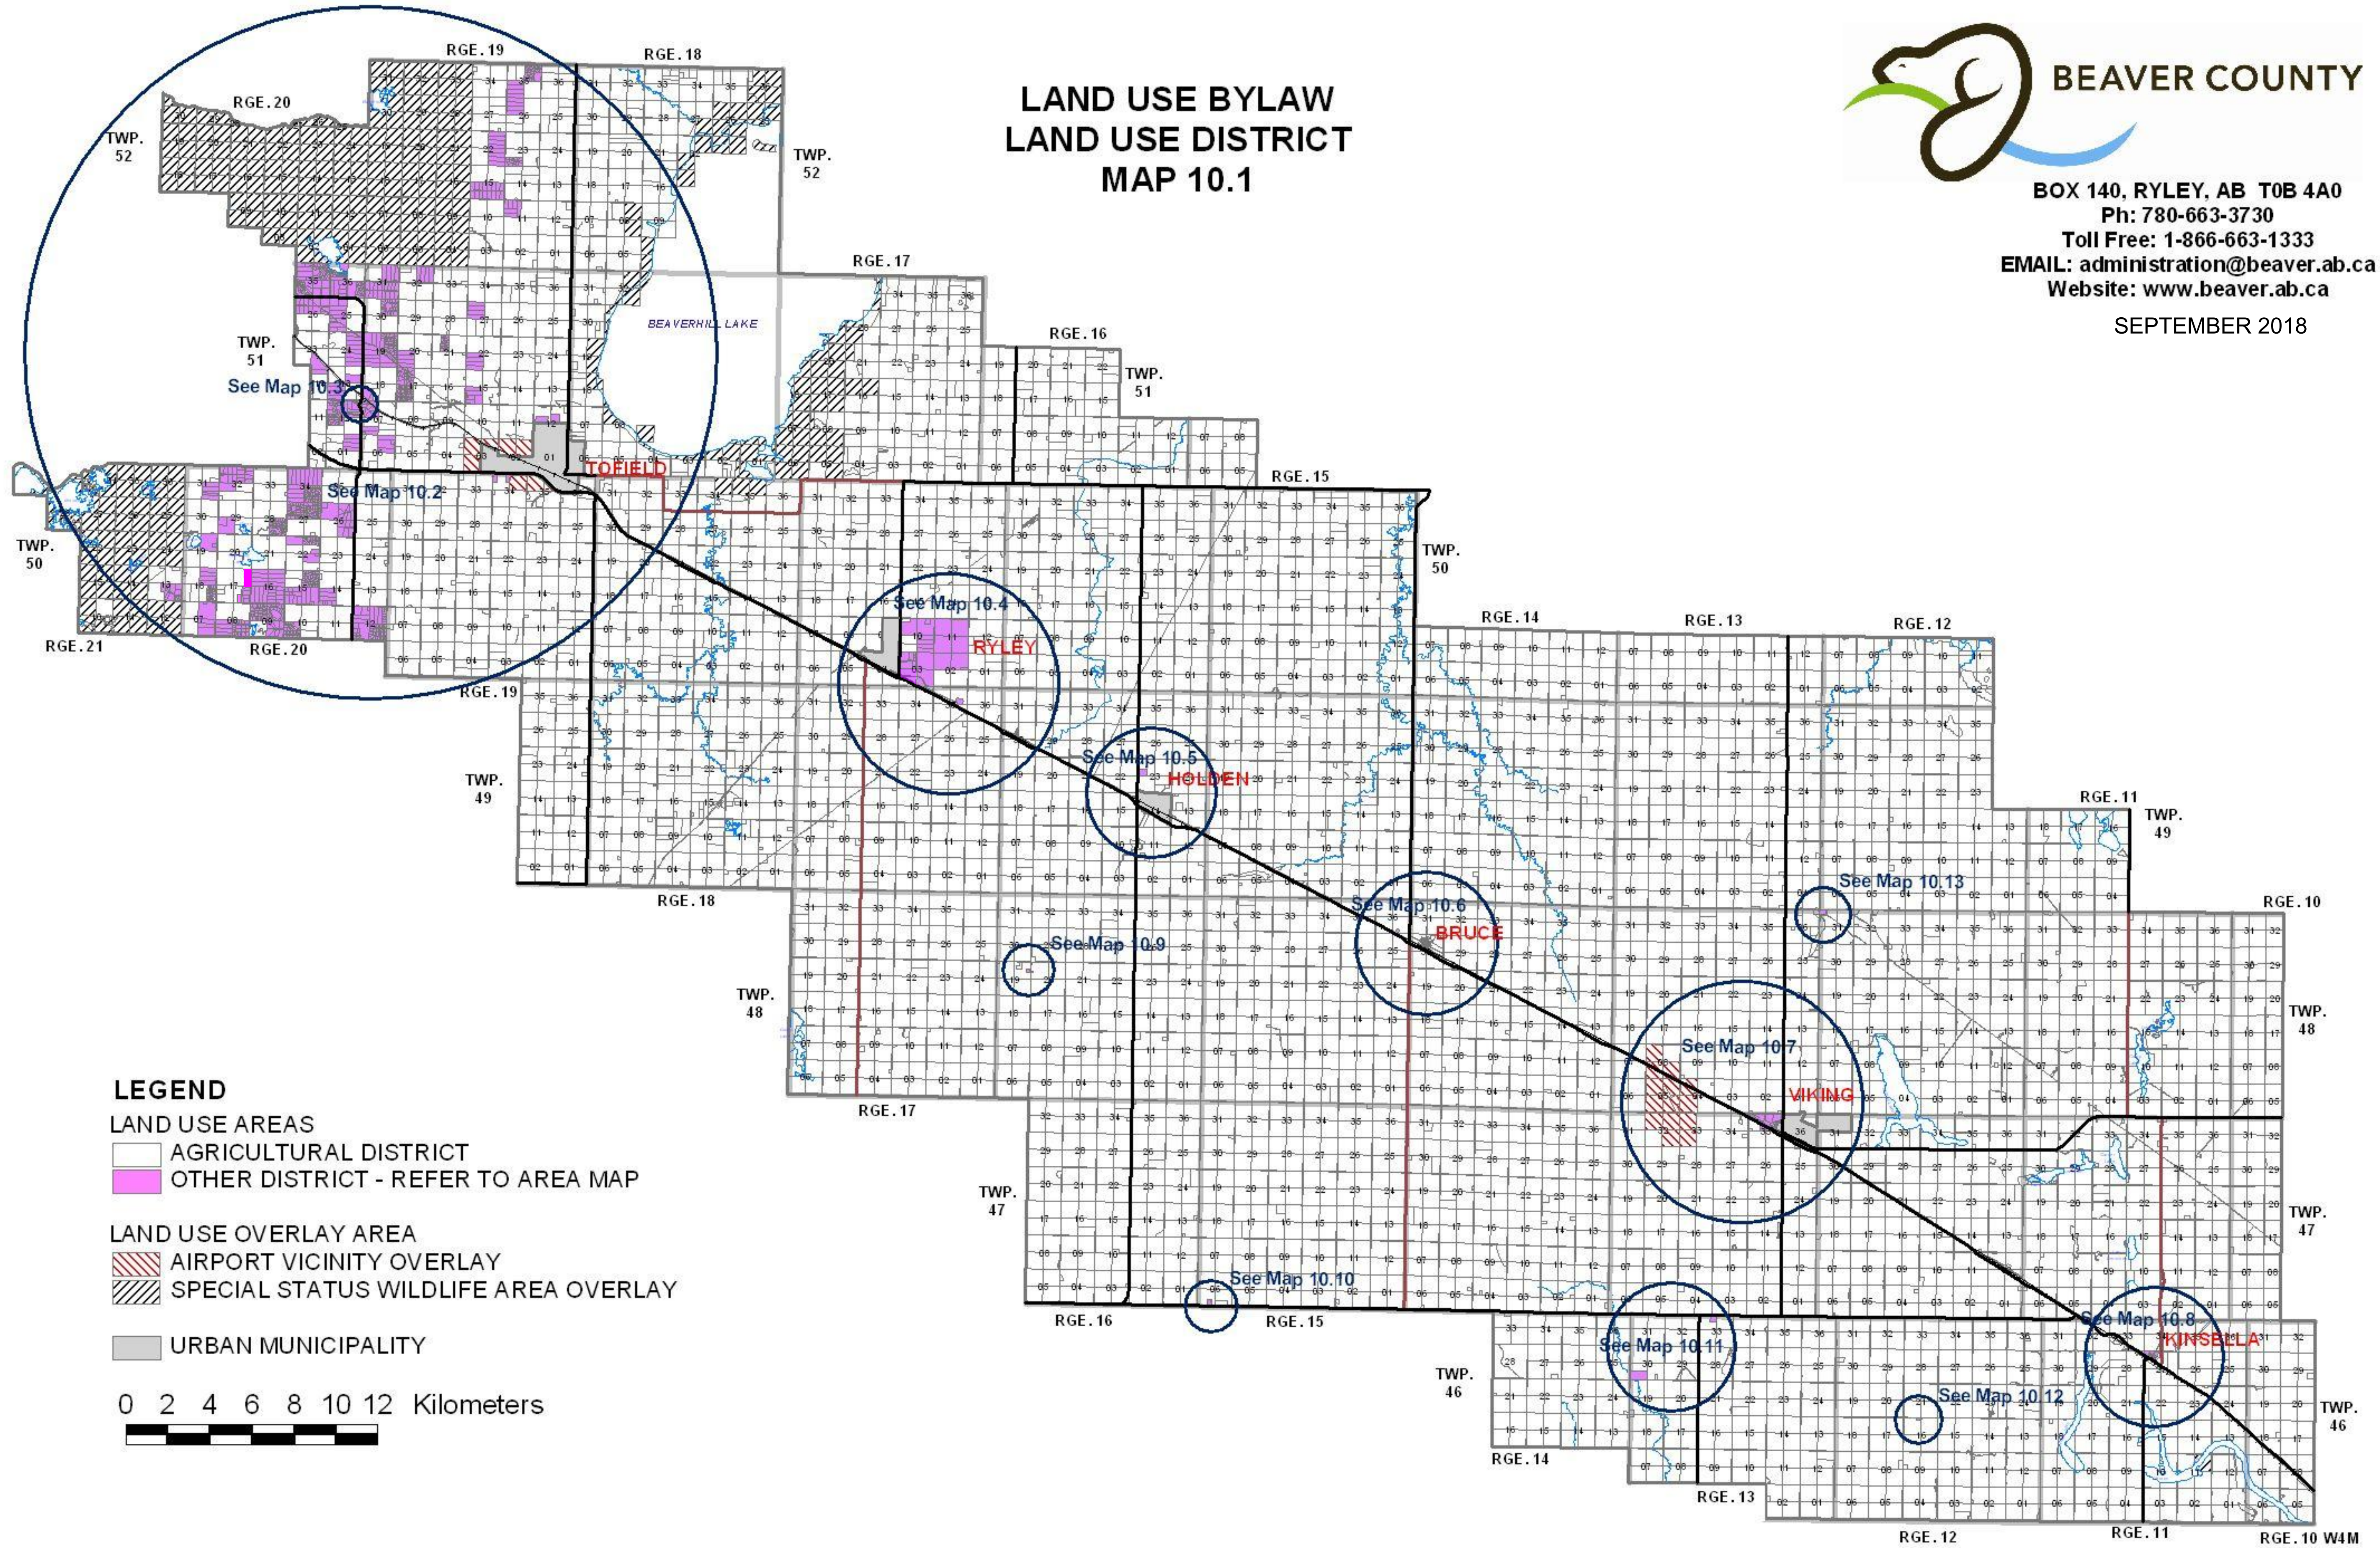

**LAND USE BYLAW
 LAND USE DISTRICT
 MAP 10.1**

LEGEND

LAND USE AREAS

-  AGRICULTURAL DISTRICT
-  OTHER DISTRICT - REFER TO AREA MAP

LAND USE OVERLAY AREA

-  AIRPORT VICINITY OVERLAY
-  SPECIAL STATUS WILDLIFE AREA OVERLAY

-  URBAN MUNICIPALITY

0 2 4 6 8 10 12 Kilometers

LAND USE BYLAW LAND USE DISTRICT MAP 10.4

Box 140, Ryley, AB T0B 4A0
 Ph: 780-663-3730
 Toll Free: 1-866-663-1333
 Email: administration@beaver.ab.ca
 Website: www.beaver.ab.ca

SEPTEMBER 2018

LEGEND – LAND USE AREA

-  AGRICULTURAL DISTRICT
-  LANDFILL & COMPOSING DISTRICT
-  RURAL INDUSTRIAL DISTRICT
-  BUSINESS/LIGHT INDUSTRIAL DISTRICT
-  MEDIUM INDUSTRIAL DISTRICT
-  LOW IMPACT ECO-FRIENDLY INDUSTRIAL DISTRICT
-  URBAN MUNICIPALITY

0 1 2 3 Kilometers